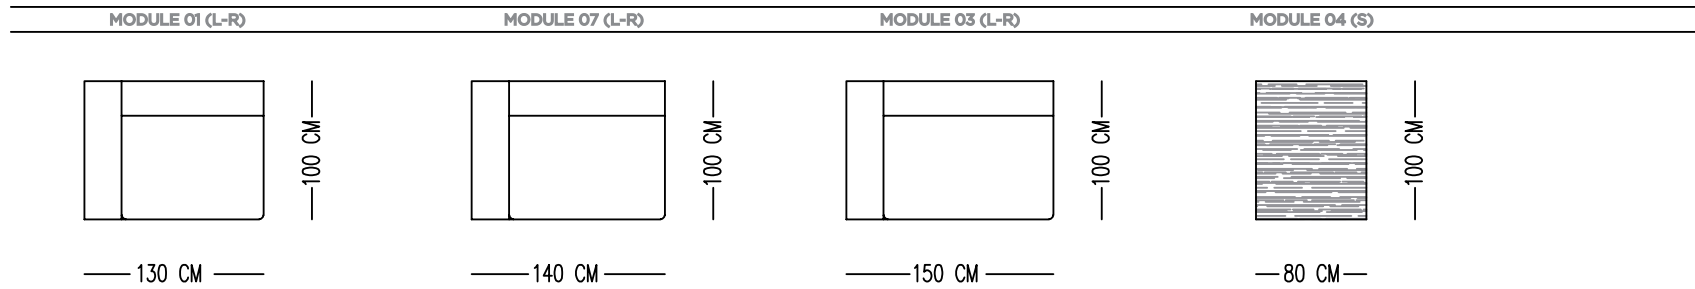

MODULES

Catalog product-fabric

N-+A81/Boucle
179300

Coffee Table

Oak veneering with bitter
brown varnish

Base

Leather

Catalog product-Legs

Black Leg

Alternative fabric
Linen and Boucle