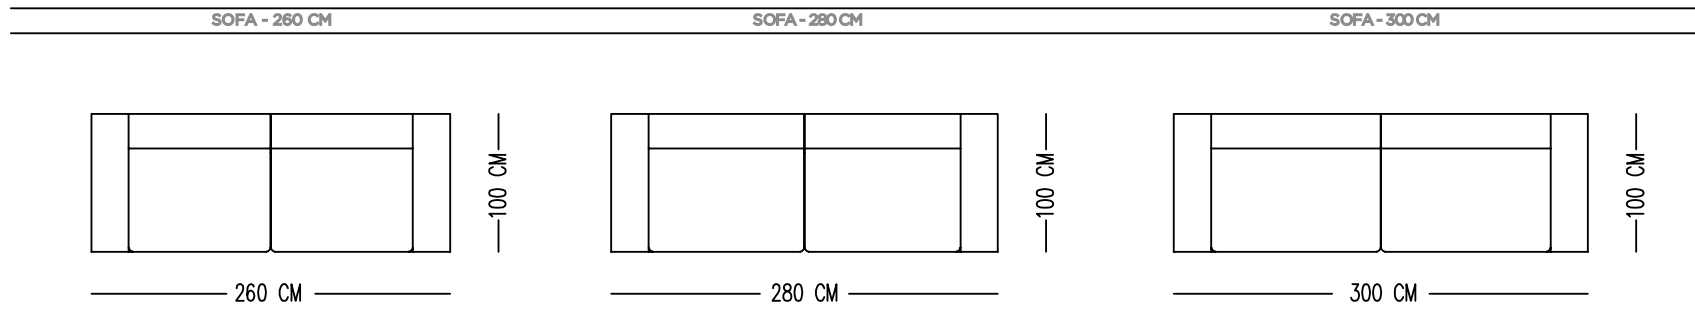

STANDARDS

MODULES

Catalog product-fabric

N-+A81/Boucle
179300

Coffee Table

Oak veneering with bitter
brown varnish

Base

Leather

Catalog product-Legs

Black Leg

Alternative fabric
Linen and Boucle