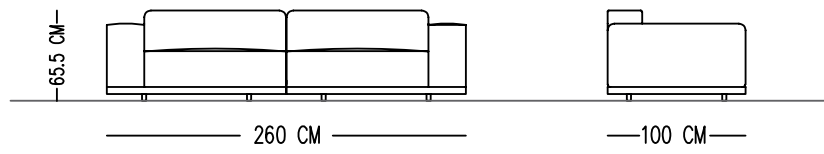

STANDARDS

MODULES

Catalog product-fabric

N-+A81/Boucle
179300

Coffee Table

Oak veneering with bitter
brown varnish

Base

Leather

Catalog product-Legs

Black Leg

Alternative fabric
Linen and Boucle