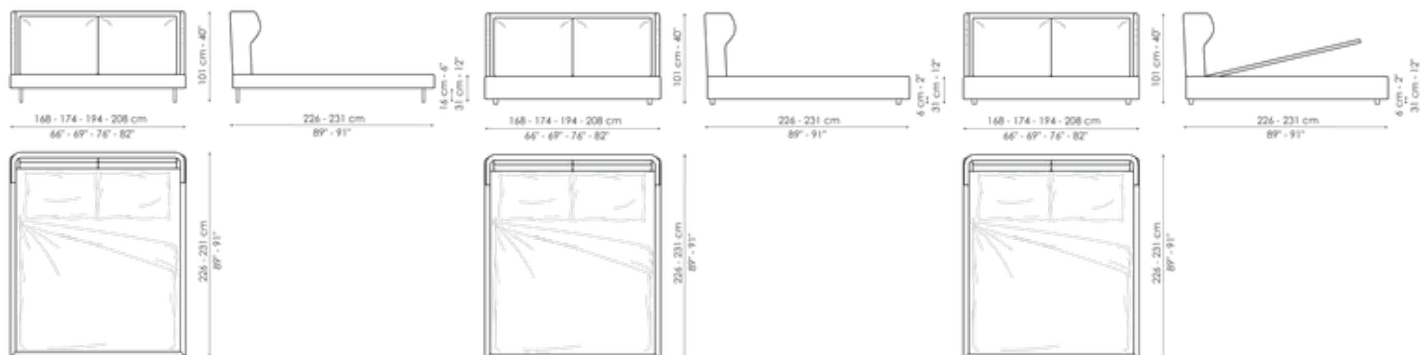

BONALDO

River

The headboard is the true visual focal point of the River double bed, soft and suggestive: the side “wings”, continuation of the front section, are a decorative element and quite cosy. It has great customisation potential, thanks to the choice of numerous fully removable covers available in fabric, leather or eco-leather. A contemporary bed which is perfectly at ease in environments with different aesthetic characteristics and which feels “at home” both in traditional furnishing solutions and when combined with contemporary design elements. It is the details that characterise a piece of furniture such as the River modern bed: the elegant quality of the workmanship, the materials used and the range of finishes available. The aesthetic point of reference is harmony: the pleasing elegance of the ornamental lines of the headboard is matched by the sobriety of the bed frame and the lightness of the metal feet, available in different colours and finishes.

Data sheet

River

Width: 168-174-194-208cm

Depth: 226-231cm

Height: 101cm

River plus

Width: 168-174-194-208cm

Depth: 226-231cm

Height: 101cm

River open

Width: 168-174-194-208cm

Depth: 226-231cm

Height: 101cm

Finishes

Feet

Painted metal
Mat bronze