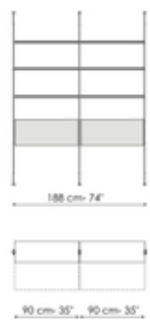

Data sheet

Wall fixing 1 module

Width: 96cm
Depth: 33cm
Height: 240cm

Wall fixing 2 modules

Width: 188cm
Depth: 33cm
Height: 240cm

Wall fixing 3 modules

Width: 280cm
Depth: 33cm
Height: 240cm

Wall fixing 3 modules

Width: 280cm

Wall fixing tv-stand module

Width: 350cm

Depth: 33cm
Height: 240cm

Depth: 33cm
Height: 240cm

Depth: 33cm
Height: 240cm

Wall fixing 3 modules

Width: 280cm
Depth: 33cm
Height: 240cm

Ceiling fixing 1 module

Width: 96cm
Depth: 30cm
Height: 255-265-275-285-295cm

Ceiling fixing 2 modules

Width: 188cm
Depth: 30cm
Height: 255-265-275-285-295cm

Ceiling fixing 3 modules

Width: 280cm
Depth: 30cm
Height: 255-265-275-285-295cm

Ceiling fixing 2 modules

Width: 188cm
Depth: 30cm
Height: 255-265-275-285-295cm

Ceiling fixing 3 modules

Width: 280cm
Depth: 30cm
Height: 255-265-275-285-295cm

Ceiling fixing 1 module

Width: 96cm

Ceiling fixing 2 modules