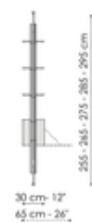

Data sheet

Wall fixing 1 module

Width: 96cm
Depth: 33cm
Height: 240cm

Wall fixing 2 modules

Width: 188cm
Depth: 33cm
Height: 240cm

Wall fixing 3 modules

Width: 280cm
Depth: 33cm
Height: 240cm

Wall fixing 3 modules

Width: 280cm

Wall fixing tv-stand module

Width: 350cm

Depth: 33cm
Height: 240cm

Depth: 33cm
Height: 240cm

Depth: 33cm
Height: 240cm

Wall fixing 3 modules

Width: 280cm
Depth: 33cm
Height: 240cm

Ceiling fixing 1 module

Width: 96cm
Depth: 30cm
Height: 255-265-275-285-295cm

Ceiling fixing 2 modules

Width: 188cm
Depth: 30cm
Height: 255-265-275-285-295cm

Ceiling fixing 3 modules

Width: 280cm
Depth: 30cm
Height: 255-265-275-285-295cm

Ceiling fixing 2 modules

Width: 188cm
Depth: 30cm
Height: 255-265-275-285-295cm

Ceiling fixing 3 modules

Width: 280cm
Depth: 30cm
Height: 255-265-275-285-295cm

Ceiling fixing 1 module

Width: 96cm

Ceiling fixing 2 modules