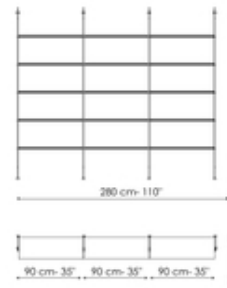

Data sheet

Wall fixing 1 module

Width: 96cm
Depth: 33cm
Height: 240cm

Wall fixing 2 modules

Width: 188cm
Depth: 33cm
Height: 240cm

Wall fixing 3 modules

Width: 280cm
Depth: 33cm
Height: 240cm