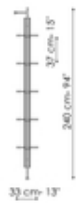

Data sheet

Wall fixing 1 module

Width: 96cm
Depth: 33cm
Height: 240cm

Wall fixing 2 modules

Width: 188cm
Depth: 33cm
Height: 240cm

Wall fixing 3 modules

Width: 280cm
Depth: 33cm
Height: 240cm