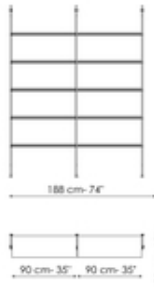

BONALDO

Roll

Designer: Dondoli and Pocci

The ability to fix the Roll modern modular bookcase to the ceiling, as well as to the wall, makes it a furnishing element that can also be installed in the centre of a room to divide it into two spaces. Mounting it to the wall takes place by means of supports composed of metal tubes with a lead finish; both the shelves and the details that emerge from the metal tubes are available in the same finish as the supports, or in different finishes for a play of contrasts of utmost elegance. The modularity of the modern Roll bookcase makes it suitable for any size of wall, both in the home or office. A box module is also available, to store objects and books.

Data sheet

Wall fixing 1 module

Width: 96cm
Depth: 33cm
Height: 240cm

Wall fixing 2 modules

Width: 188cm
Depth: 33cm
Height: 240cm

Wall fixing 3 modules

Width: 280cm
Depth: 33cm
Height: 240cm

Wall fixing 3 modules

Width: 280cm
Depth: 33cm
Height: 240cm

Wall fixing tv-stand module

Width: 350cm
Depth: 33cm
Height: 240cm

Wall fixing 1 module

Width: 96cm
Depth: 33cm
Height: 240cm

Wall fixing 2 modules

Width: 188cm

Wall fixing 3 modules

Width: 280cm

Wall fixing tv-stand module

Width: 350cm

Depth: 33cm
Height: 240cm

Depth: 33cm
Height: 240cm

Depth: 33cm
Height: 240cm

Wall fixing 3 modules

Width: 280cm
Depth: 33cm
Height: 240cm