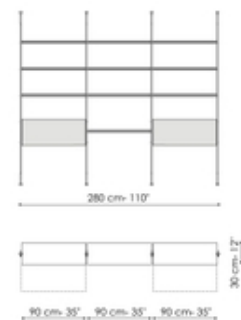

Data sheet

Wall fixing 1 module

Width: 96cm
Depth: 33cm
Height: 240cm

Wall fixing 2 modules

Width: 188cm
Depth: 33cm
Height: 240cm

Wall fixing 3 modules

Width: 280cm
Depth: 33cm
Height: 240cm

Wall fixing 3 modules

Width: 280cm

Wall fixing tv-stand module

Width: 350cm

Depth: 33cm
Height: 240cm

Depth: 33cm
Height: 240cm

Depth: 33cm
Height: 240cm

Wall fixing 3 modules

Width: 280cm
Depth: 33cm
Height: 240cm

Ceiling fixing 1 module

Width: 96cm
Depth: 30cm
Height: 255-265-275-285-295cm

Ceiling fixing 2 modules

Width: 188cm
Depth: 30cm
Height: 255-265-275-285-295cm

Ceiling fixing 3 modules

Width: 280cm
Depth: 30cm
Height: 255-265-275-285-295cm

Ceiling fixing 2 modules

Width: 188cm
Depth: 30cm
Height: 255-265-275-285-295cm

Ceiling fixing 3 modules

Width: 280cm
Depth: 30cm
Height: 255-265-275-285-295cm

Ceiling fixing 1 module

Width: 96cm

Ceiling fixing 2 modules