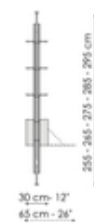

Ceiling fixing 1 module

Width: 96cm

Ceiling fixing 2 modules

Width: 188cm

Ceiling fixing 3 modules

Width: 280cm