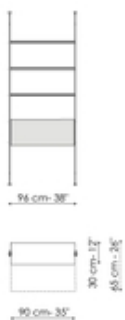

Data sheet

Wall fixing 1 module

Width: 96cm
Depth: 33cm
Height: 240cm

Wall fixing 2 modules

Width: 188cm
Depth: 33cm
Height: 240cm

Wall fixing 3 modules

Width: 280cm
Depth: 33cm
Height: 240cm

Wall fixing 3 modules

Width: 280cm

Wall fixing tv-stand module

Width: 350cm

Depth: 33cm
Height: 240cm

Depth: 33cm
Height: 240cm

Depth: 33cm
Height: 240cm

Wall fixing 3 modules

Width: 280cm
Depth: 33cm
Height: 240cm

Ceiling fixing 1 module

Width: 96cm
Depth: 30cm
Height: 255-265-275-285-295cm

Ceiling fixing 2 modules

Width: 188cm
Depth: 30cm
Height: 255-265-275-285-295cm

Ceiling fixing 3 modules

Width: 280cm
Depth: 30cm
Height: 255-265-275-285-295cm

Ceiling fixing 2 modules

Width: 188cm
Depth: 30cm
Height: 255-265-275-285-295cm

Ceiling fixing 3 modules

Width: 280cm
Depth: 30cm
Height: 255-265-275-285-295cm

Ceiling fixing 1 module

Width: 96cm

Ceiling fixing 2 modules