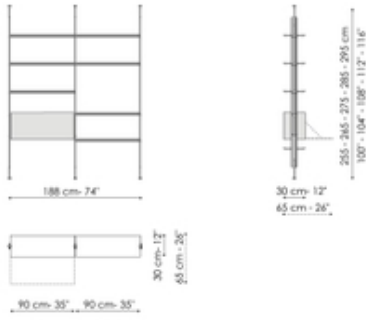

Depth: 30cm
Height: 255-265-275-285-295cm

Ceiling fixing 2 modules

Width: 188cm
Depth: 30cm
Height: 255-265-275-285-295cm

Depth: 30cm
Height: 255-265-275-285-295cm