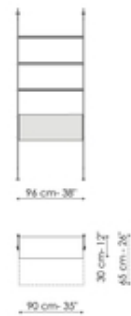

BONALDO

Roll

Designer: Dondoli and Pocci

The ability to fix the Roll modern modular bookcase to the ceiling, as well as to the wall, makes it a furnishing element that can also be installed in the centre of a room to divide it into two spaces. Mounting it to the wall takes place by means of supports composed of metal tubes with a lead finish; both the shelves and the details that emerge from the metal tubes are available in the same finish as the supports, or in different finishes for a play of contrasts of utmost elegance. The modularity of the modern Roll bookcase makes it suitable for any size of wall, both in the home or office. A box module is also available, to store objects and books.

Data sheet

Wall fixing 1 module

Width: 96cm
Depth: 33cm
Height: 240cm

Wall fixing 2 modules

Width: 188cm
Depth: 33cm
Height: 240cm

Wall fixing 3 modules

Width: 280cm
Depth: 33cm
Height: 240cm

Wall fixing 3 modules

Width: 280cm
Depth: 33cm
Height: 240cm

Wall fixing tv-stand module

Width: 350cm
Depth: 33cm
Height: 240cm

Wall fixing 1 module

Width: 96cm
Depth: 33cm
Height: 240cm

Wall fixing 2 modules

Width: 188cm

Wall fixing 3 modules

Width: 280cm

Wall fixing tv-stand module

Width: 350cm

Depth: 33cm
Height: 240cm

Depth: 33cm
Height: 240cm

Depth: 33cm
Height: 240cm

Wall fixing 3 modules

Width: 280cm
Depth: 33cm
Height: 240cm