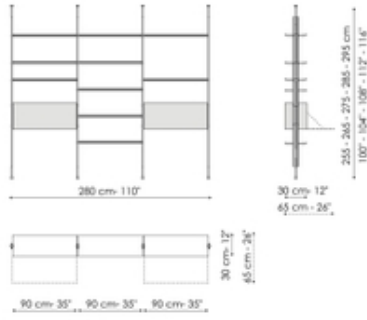

Data sheet

Wall fixing 1 module

Width: 96cm
Depth: 33cm
Height: 240cm

Wall fixing 2 modules

Width: 188cm
Depth: 33cm
Height: 240cm

Wall fixing 3 modules

Width: 280cm
Depth: 33cm
Height: 240cm

Wall fixing 3 modules

Ceiling fixing 2 modules

Width: 188cm
Depth: 30cm
Height: 255-265-275-285-295cm

Ceiling fixing 3 modules

Width: 280cm
Depth: 30cm
Height: 255-265-275-285-295cm

Ceiling fixing 1 module

Width: 96cm

Ceiling fixing 2 modules

Width: 188cm

Ceiling fixing 3 modules

Width: 280cm

Depth: 30cm
Height: 255-265-275-285-295cm

Ceiling fixing 2 modules

Width: 188cm
Depth: 30cm
Height: 255-265-275-285-295cm

Depth: 30cm
Height: 255-265-275-285-295cm

Ceiling fixing 3 modules

Width: 280cm
Depth: 30cm
Height: 255-265-275-285-295cm

Depth: 30cm
Height: 255-265-275-285-295cm

Finishes

Shelves

Veneered wood
Walnut Canaletto

Lacquered wood
Mat lead

Upright