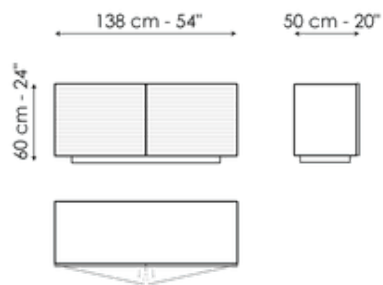

## Ruler 138

Width: 138cm

Depth: 50cm

Height: 74cm

## Ruler 138

Width: 138cm

Depth: 50cm

Height: 60cm

## Ruler 208

Width: 208cm

Depth: 50cm

Height: 74cm

## Ruler 208

Width: 208cm

Depth: 50cm

Height: 60cm