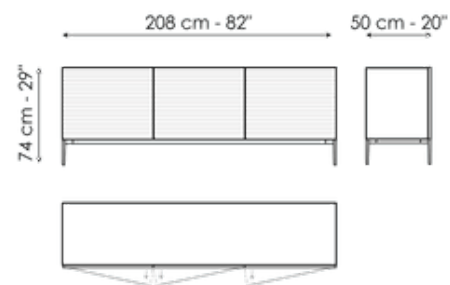

## Ruler 138

Width: 138cm

Depth: 50cm

Height: 74cm

## Ruler 138

Width: 138cm

Depth: 50cm

Height: 60cm

## Ruler 208

Width: 208cm

Depth: 50cm

Height: 74cm

## Ruler 208

Width: 208cm

Depth: 50cm

Height: 60cm