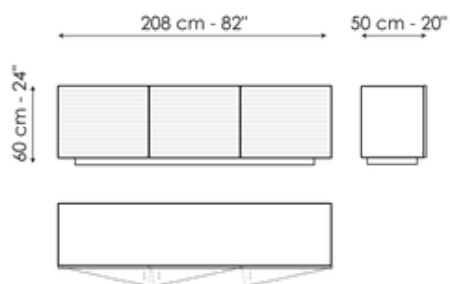

## Ruler 138

Width: 138cm

Depth: 50cm

Height: 74cm

## Ruler 138

Width: 138cm

Depth: 50cm

Height: 60cm

## Ruler 208

Width: 208cm

Depth: 50cm

Height: 74cm

## Ruler 208

Width: 208cm

Depth: 50cm

Height: 60cm