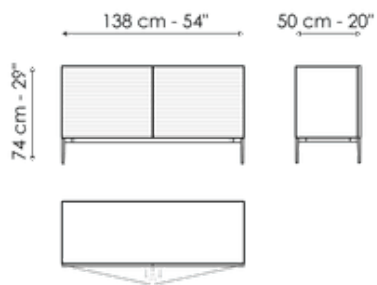

## Ruler 138

Width: 138cm

Depth: 50cm

Height: 74cm

## Ruler 138

Width: 138cm

Depth: 50cm

Height: 60cm

## Ruler 208

Width: 208cm

Depth: 50cm

Height: 74cm

## Ruler 208

Width: 208cm

Depth: 50cm

Height: 60cm