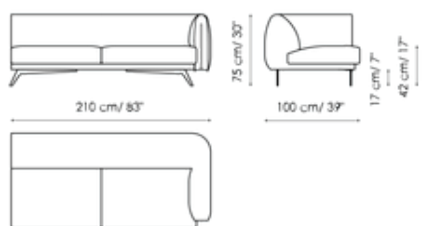

Data sheet

Sofa 270

Width: 270cm
Depth: 100cm
Height: 75cm

Sofa 230

Width: 230cm
Depth: 100cm
Height: 75cm

Sofa 190

Width: 190cm
Depth: 100cm
Height: 75cm

End section sofa 250

Width: 250cm
Depth: 100cm
Height: 75cm

End section sofa 210

Width: 210cm
Depth: 100cm
Height: 75cm

End section sofa 170

Width: 170cm
Depth: 100cm
Height: 75cm

Chaise longue 135x195

Width: 135cm

Chaise longue 115x175

Width: 115cm

Meridiana

Width: 100cm

Depth: 195cm
Height: 75cm

Corner

Width: 130cm
Depth: 130cm
Height: 75cm

Depth: 175cm
Height: 75cm

Armchair

Width: 115cm
Depth: 100cm
Height: 75cm

Depth: 230cm
Height: 75cm

Pouf 100x100

Width: 100cm
Depth: 100cm
Height: 42cm

Cushion 50x50

Width: 50cm
Depth: -cm
Height: 50cm

Finishes

Feet