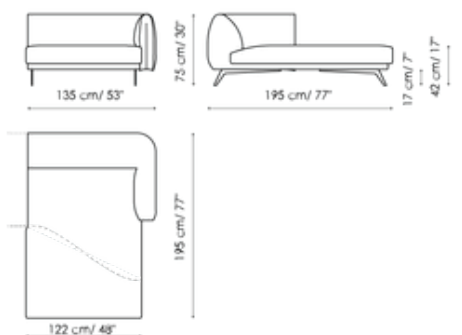

Data sheet

Sofa 270

Width: 270cm
Depth: 100cm
Height: 75cm

Sofa 230

Width: 230cm
Depth: 100cm
Height: 75cm

Sofa 190

Width: 190cm
Depth: 100cm
Height: 75cm

End section sofa 250

Width: 250cm
Depth: 100cm
Height: 75cm

End section sofa 210

Width: 210cm
Depth: 100cm
Height: 75cm

End section sofa 170

Width: 170cm
Depth: 100cm
Height: 75cm

Chaise longue 135x195

Width: 135cm

Chaise longue 115x175

Width: 115cm

Meridiana

Width: 100cm

Depth: 195cm
Height: 75cm

Corner

Width: 130cm
Depth: 130cm
Height: 75cm

Depth: 175cm
Height: 75cm

Armchair

Width: 115cm
Depth: 100cm
Height: 75cm

Depth: 230cm
Height: 75cm

Pouf 100x100

Width: 100cm
Depth: 100cm
Height: 42cm

Cushion 50x50

Width: 50cm
Depth: -cm
Height: 50cm

Finishes

Feet