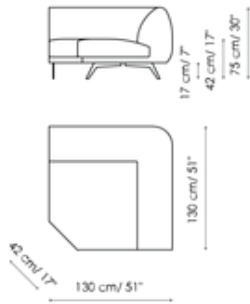

Data sheet

Sofa 270

Width: 270cm
Depth: 100cm
Height: 75cm

Sofa 230

Width: 230cm
Depth: 100cm
Height: 75cm

Sofa 190

Width: 190cm
Depth: 100cm
Height: 75cm

End section sofa 250

Width: 250cm
Depth: 100cm
Height: 75cm

End section sofa 210

Width: 210cm
Depth: 100cm
Height: 75cm

End section sofa 170

Width: 170cm
Depth: 100cm
Height: 75cm

Chaise longue 135x195

Width: 135cm

Chaise longue 115x175

Width: 115cm

Meridiana

Width: 100cm

Depth: 195cm
Height: 75cm

Corner

Width: 130cm
Depth: 130cm
Height: 75cm

Depth: 175cm
Height: 75cm

Armchair

Width: 115cm
Depth: 100cm
Height: 75cm

Depth: 230cm
Height: 75cm

Pouf 100x100

Width: 100cm
Depth: 100cm
Height: 42cm

Cushion 50x50

Width: 50cm
Depth: -cm
Height: 50cm

Finishes

Feet