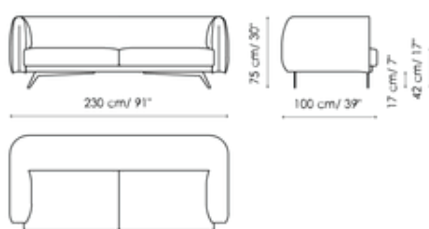

Data sheet

Sofa 270

Width: 270cm
Depth: 100cm
Height: 75cm

Sofa 230

Width: 230cm
Depth: 100cm
Height: 75cm

Sofa 190

Width: 190cm
Depth: 100cm
Height: 75cm

End section sofa 250

Width: 250cm
Depth: 100cm
Height: 75cm

End section sofa 210

Width: 210cm
Depth: 100cm
Height: 75cm

End section sofa 170

Width: 170cm
Depth: 100cm
Height: 75cm

Chaise longue 135x195

Width: 135cm

Chaise longue 115x175

Width: 115cm

Meridiana

Width: 100cm

Depth: 195cm
Height: 75cm

Corner

Width: 130cm
Depth: 130cm
Height: 75cm

Depth: 175cm
Height: 75cm

Armchair

Width: 115cm
Depth: 100cm
Height: 75cm

Depth: 230cm
Height: 75cm

Pouf 100x100

Width: 100cm
Depth: 100cm
Height: 42cm

Cushion 50x50

Width: 50cm
Depth: -cm
Height: 50cm

Finishes

Feet