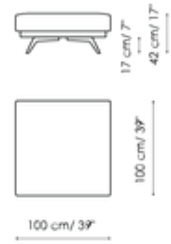

Data sheet

Sofa 270

Width: 270cm
Depth: 100cm
Height: 75cm

Sofa 230

Width: 230cm
Depth: 100cm
Height: 75cm

Sofa 190

Width: 190cm
Depth: 100cm
Height: 75cm

End section sofa 250

Width: 250cm
Depth: 100cm
Height: 75cm

End section sofa 210

Width: 210cm
Depth: 100cm
Height: 75cm

End section sofa 170

Width: 170cm
Depth: 100cm
Height: 75cm

Chaise longue 135x195

Width: 135cm

Chaise longue 115x175

Width: 115cm

Meridiana

Width: 100cm

Depth: 195cm
Height: 75cm

Corner

Width: 130cm
Depth: 130cm
Height: 75cm

Depth: 175cm
Height: 75cm

Armchair

Width: 115cm
Depth: 100cm
Height: 75cm

Depth: 230cm
Height: 75cm

Pouf 100x100

Width: 100cm
Depth: 100cm
Height: 42cm

Cushion 50x50

Width: 50cm
Depth: -cm
Height: 50cm

Finishes

Feet