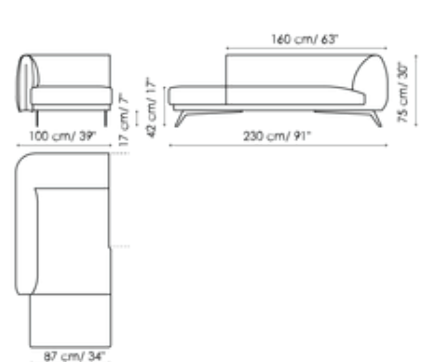

Data sheet

Sofa 270

Width: 270cm
Depth: 100cm
Height: 75cm

Sofa 230

Width: 230cm
Depth: 100cm
Height: 75cm

Sofa 190

Width: 190cm
Depth: 100cm
Height: 75cm

End section sofa 250

Width: 250cm
Depth: 100cm
Height: 75cm

End section sofa 210

Width: 210cm
Depth: 100cm
Height: 75cm

End section sofa 170

Width: 170cm
Depth: 100cm
Height: 75cm

Chaise longue 135x195

Width: 135cm

Chaise longue 115x175

Width: 115cm

Meridiana

Width: 100cm

Depth: 195cm
Height: 75cm

Corner

Width: 130cm
Depth: 130cm
Height: 75cm

Depth: 175cm
Height: 75cm

Armchair

Width: 115cm
Depth: 100cm
Height: 75cm

Depth: 230cm
Height: 75cm

Pouf 100x100

Width: 100cm
Depth: 100cm
Height: 42cm

Cushion 50x50

Width: 50cm
Depth: -cm
Height: 50cm

Finishes

Feet