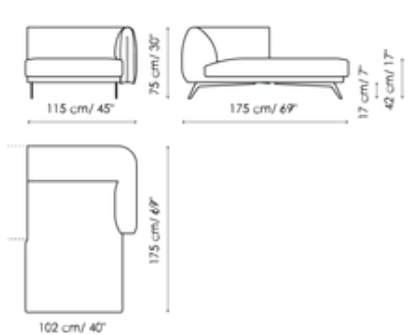

Data sheet

Sofa 270

Width: 270cm
Depth: 100cm
Height: 75cm

Sofa 230

Width: 230cm
Depth: 100cm
Height: 75cm

Sofa 190

Width: 190cm
Depth: 100cm
Height: 75cm

End section sofa 250

Width: 250cm
Depth: 100cm
Height: 75cm

End section sofa 210

Width: 210cm
Depth: 100cm
Height: 75cm

End section sofa 170

Width: 170cm
Depth: 100cm
Height: 75cm

Chaise longue 135x195

Width: 135cm

Chaise longue 115x175

Width: 115cm

Meridiana

Width: 100cm

Depth: 195cm
Height: 75cm

Corner

Width: 130cm
Depth: 130cm
Height: 75cm

Depth: 175cm
Height: 75cm

Armchair

Width: 115cm
Depth: 100cm
Height: 75cm

Depth: 230cm
Height: 75cm

Pouf 100x100

Width: 100cm
Depth: 100cm
Height: 42cm

Cushion 50x50

Width: 50cm
Depth: -cm
Height: 50cm

Finishes

Feet