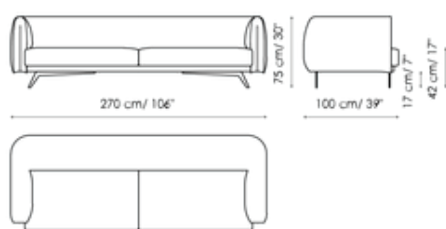

Data sheet

Sofa 270

Width: 270cm
Depth: 100cm
Height: 75cm

Sofa 230

Width: 230cm
Depth: 100cm
Height: 75cm

Sofa 190

Width: 190cm
Depth: 100cm
Height: 75cm

End section sofa 250

Width: 250cm
Depth: 100cm
Height: 75cm

End section sofa 210

Width: 210cm
Depth: 100cm
Height: 75cm

End section sofa 170

Width: 170cm
Depth: 100cm
Height: 75cm

Chaise longue 135x195

Width: 135cm

Chaise longue 115x175

Width: 115cm

Meridiana

Width: 100cm

Depth: 195cm
Height: 75cm

Corner

Width: 130cm
Depth: 130cm
Height: 75cm

Depth: 175cm
Height: 75cm

Armchair

Width: 115cm
Depth: 100cm
Height: 75cm

Depth: 230cm
Height: 75cm

Pouf 100x100

Width: 100cm
Depth: 100cm
Height: 42cm

Cushion 50x50

Width: 50cm
Depth: -cm
Height: 50cm

Finishes

Feet