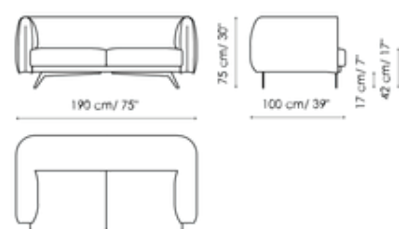

Data sheet

Sofa 270

Width: 270cm
Depth: 100cm
Height: 75cm

Sofa 230

Width: 230cm
Depth: 100cm
Height: 75cm

Sofa 190

Width: 190cm
Depth: 100cm
Height: 75cm

End section sofa 250

Width: 250cm
Depth: 100cm
Height: 75cm

End section sofa 210

Width: 210cm
Depth: 100cm
Height: 75cm

End section sofa 170

Width: 170cm
Depth: 100cm
Height: 75cm

Chaise longue 135x195

Width: 135cm

Chaise longue 115x175

Width: 115cm

Meridiana

Width: 100cm

Depth: 195cm
Height: 75cm

Corner

Width: 130cm
Depth: 130cm
Height: 75cm

Depth: 175cm
Height: 75cm

Armchair

Width: 115cm
Depth: 100cm
Height: 75cm

Depth: 230cm
Height: 75cm

Pouf 100x100

Width: 100cm
Depth: 100cm
Height: 42cm

Cushion 50x50

Width: 50cm
Depth: -cm
Height: 50cm

Finishes

Feet