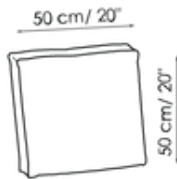

Data sheet

Sofa 270

Width: 270cm
Depth: 100cm
Height: 75cm

Sofa 230

Width: 230cm
Depth: 100cm
Height: 75cm

Sofa 190

Width: 190cm
Depth: 100cm
Height: 75cm

End section sofa 250

Width: 250cm
Depth: 100cm
Height: 75cm

End section sofa 210

Width: 210cm
Depth: 100cm
Height: 75cm

End section sofa 170

Width: 170cm
Depth: 100cm
Height: 75cm

Chaise longue 135x195

Width: 135cm

Chaise longue 115x175

Width: 115cm

Meridiana

Width: 100cm

Depth: 195cm
Height: 75cm

Corner

Width: 130cm
Depth: 130cm
Height: 75cm

Depth: 175cm
Height: 75cm

Armchair

Width: 115cm
Depth: 100cm
Height: 75cm

Depth: 230cm
Height: 75cm

Pouf 100x100

Width: 100cm
Depth: 100cm
Height: 42cm

Cushion 50x50

Width: 50cm
Depth: -cm
Height: 50cm

Finishes

Feet