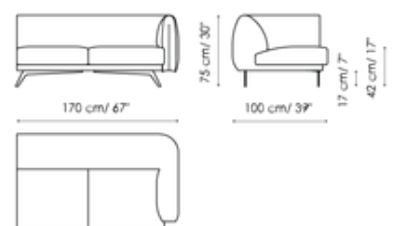

Data sheet

Sofa 270

Width: 270cm
Depth: 100cm
Height: 75cm

Sofa 230

Width: 230cm
Depth: 100cm
Height: 75cm

Sofa 190

Width: 190cm
Depth: 100cm
Height: 75cm

End section sofa 250

Width: 250cm
Depth: 100cm
Height: 75cm

End section sofa 210

Width: 210cm
Depth: 100cm
Height: 75cm

End section sofa 170

Width: 170cm
Depth: 100cm
Height: 75cm

Chaise longue 135x195

Width: 135cm

Chaise longue 115x175

Width: 115cm

Meridiana

Width: 100cm

Depth: 195cm
Height: 75cm

Corner

Width: 130cm
Depth: 130cm
Height: 75cm

Depth: 175cm
Height: 75cm

Armchair

Width: 115cm
Depth: 100cm
Height: 75cm

Depth: 230cm
Height: 75cm

Pouf 100x100

Width: 100cm
Depth: 100cm
Height: 42cm

Cushion 50x50

Width: 50cm
Depth: -cm
Height: 50cm

Finishes

Feet