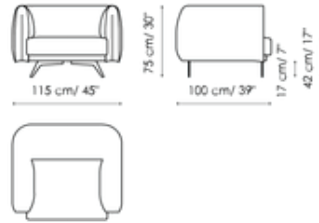

Data sheet

Sofa 270

Width: 270cm
Depth: 100cm
Height: 75cm

Sofa 230

Width: 230cm
Depth: 100cm
Height: 75cm

Sofa 190

Width: 190cm
Depth: 100cm
Height: 75cm

End section sofa 250

Width: 250cm
Depth: 100cm
Height: 75cm

End section sofa 210

Width: 210cm
Depth: 100cm
Height: 75cm

End section sofa 170

Width: 170cm
Depth: 100cm
Height: 75cm

Chaise longue 135x195

Width: 135cm

Chaise longue 115x175

Width: 115cm

Meridiana

Width: 100cm

Depth: 195cm
Height: 75cm

Corner

Width: 130cm
Depth: 130cm
Height: 75cm

Depth: 175cm
Height: 75cm

Armchair

Width: 115cm
Depth: 100cm
Height: 75cm

Depth: 230cm
Height: 75cm

Pouf 100x100

Width: 100cm
Depth: 100cm
Height: 42cm

Cushion 50x50

Width: 50cm
Depth: -cm
Height: 50cm

Finishes

Feet