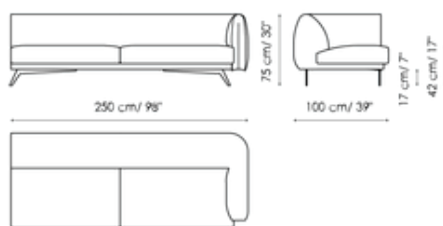

Data sheet

Sofa 270

Width: 270cm
Depth: 100cm
Height: 75cm

Sofa 230

Width: 230cm
Depth: 100cm
Height: 75cm

Sofa 190

Width: 190cm
Depth: 100cm
Height: 75cm

End section sofa 250

Width: 250cm
Depth: 100cm
Height: 75cm

End section sofa 210

Width: 210cm
Depth: 100cm
Height: 75cm

End section sofa 170

Width: 170cm
Depth: 100cm
Height: 75cm

Chaise longue 135x195

Width: 135cm

Chaise longue 115x175

Width: 115cm

Meridiana

Width: 100cm

Depth: 195cm
Height: 75cm

Corner

Width: 130cm
Depth: 130cm
Height: 75cm

Depth: 175cm
Height: 75cm

Armchair

Width: 115cm
Depth: 100cm
Height: 75cm

Depth: 230cm
Height: 75cm

Pouf 100x100

Width: 100cm
Depth: 100cm
Height: 42cm

Cushion 50x50

Width: 50cm
Depth: -cm
Height: 50cm

Finishes

Feet