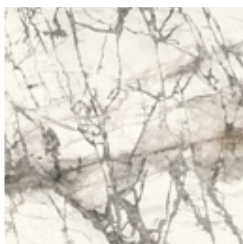

## Sasso

Designer: Gabriele & Oscar Buratti

Sasso is a collection of coffee tables characterised by organic and fluid shapes, inspired by stones smoothed by the flow of water along a river. Available in three shapes, three sizes and three different heights, the Sasso tables are designed to be used individually or combined, placed side by side or layered in multi-level compositions.

## Top

**Concrete finish wood**  
Mineral grey

**Glass**  
Glossy brown

**Glass**  
Glossy grey

**Mat ceramic**  
Alaska White

**Mat ceramic**  
Ardesia grey

**Mat ceramic**  
Augusta

**Glossy ceramic**  
Black Onyx

**Glossy ceramic**  
Calacatta

**Silk finish ceramic**  
Calacatta macchia vecchia

**Glossy ceramic**  
Calacatta Viola

**Silk finish ceramic**  
Daino Grigio

**Glossy ceramic**  
Imperial grey

**Mat ceramic**  
Laurent

**Glossy ceramic**  
Mountain peak

**Glossy ceramic**  
Rosso imperiale

**Marble**  
Calacatta

**Marble**  
Carrara

**Marble**  
Dover White

**Marble**  
Emperador

**Marble**  
Fior di bosco

**Marble**  
Grigio Orobico