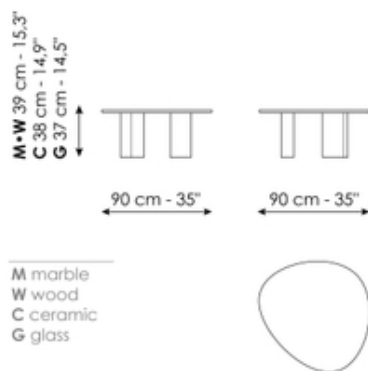

The tops, available in marble, ceramic, glass or wood with a concrete finish, rest on cylindrical columns of varying diameters, positioned off-centre beneath the top. This choice, together with the irregular shape of the tops, enhances the sense of asymmetry, particularly evident when multiple elements are combined.

## Sasso high

Width: 57cm  
Depth: 43cm  
Height: 49cm

## Sasso medium

Width: 90cm  
Depth: 90cm  
Height: 39cm

## Sasso low

Width: 180cm  
Depth: 100cm  
Height: 33cm