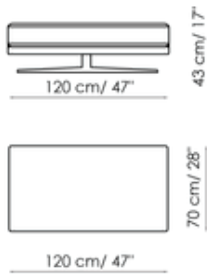

## Corner sofa 220

Width: 220cm

Depth: 100cm  
Height: 80cm

### Chaise longue 120x170

Width: 120cm  
Depth: 170cm  
Height: 80cm

Depth: 100cm  
Height: 80cm

### Corner

Width: 100cm  
Depth: 100cm  
Height: 80cm

Depth: 100cm  
Height: 80cm

### Meridiana

Width: 100cm  
Depth: 230cm  
Height: 80cm