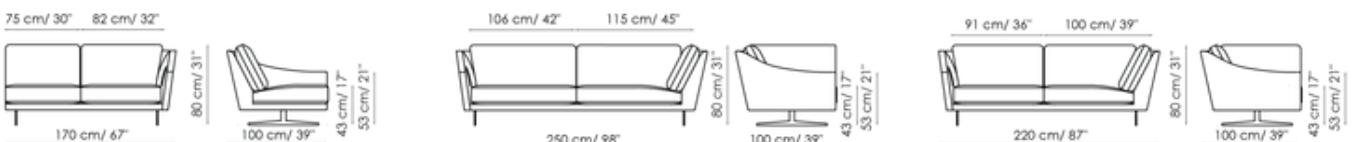

## Sofa 220

Width: 220cm  
Depth: 100cm  
Height: 80cm

## Sofa 190

Width: 190cm  
Depth: 100cm  
Height: 80cm

## End section sofa 230

Width: 230cm  
Depth: 100cm  
Height: 80cm

## End section sofa 200

Width: 200cm  
Depth: 100cm  
Height: 80cm