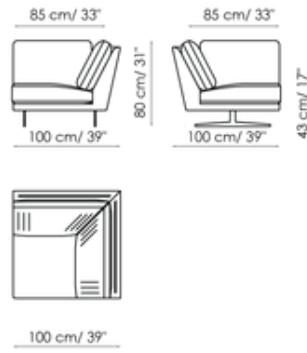

## Corner sofa 220

Width: 220cm

Depth: 100cm  
Height: 80cm

### Chaise longue 120x170

Width: 120cm  
Depth: 170cm  
Height: 80cm

Depth: 100cm  
Height: 80cm

### Corner

Width: 100cm  
Depth: 100cm  
Height: 80cm

Depth: 100cm  
Height: 80cm

### Meridiana

Width: 100cm  
Depth: 230cm  
Height: 80cm