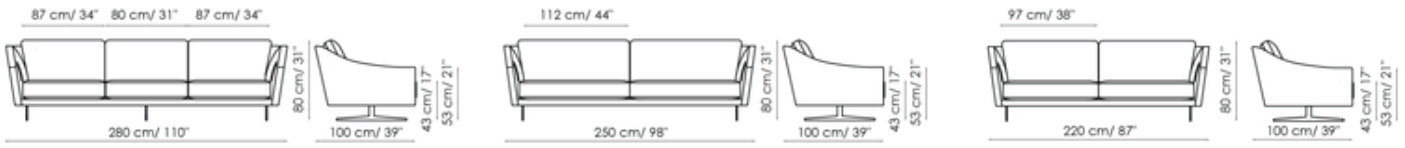

## Sofa 280

Width: 280cm  
Depth: 100cm  
Height: 80cm

## Sofa 250

Width: 250cm  
Depth: 100cm  
Height: 80cm

## Corner sofa 220

Width: 220cm

Depth: 100cm  
Height: 80cm

### Meridiana

Width: 100cm  
Depth: 230cm  
Height: 80cm