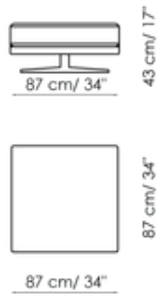

Pouf 87x87

Width: 87cm
Depth: 87cm
Height: 43cm