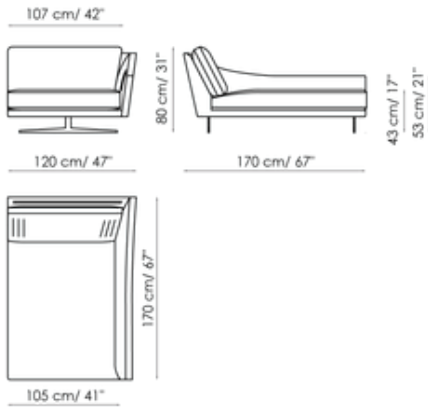

## End section sofa 200

Width: 200cm  
Depth: 100cm  
Height: 80cm

## Corner sofa 220

Width: 220cm

Depth: 100cm  
Height: 80cm

### Corner

Width: 100cm  
Depth: 100cm  
Height: 80cm

Depth: 100cm  
Height: 80cm

### Meridiana

Width: 100cm  
Depth: 230cm  
Height: 80cm