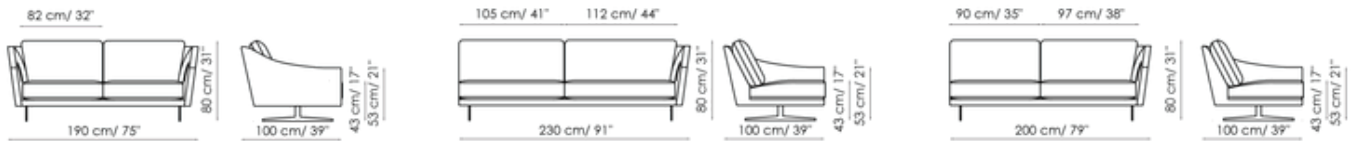

## Sofa 280

Width: 280cm  
Depth: 100cm  
Height: 80cm

## Sofa 250

Width: 250cm  
Depth: 100cm  
Height: 80cm

## Sofa 220

Width: 220cm  
Depth: 100cm  
Height: 80cm

## Sofa 190

Width: 190cm  
Depth: 100cm  
Height: 80cm