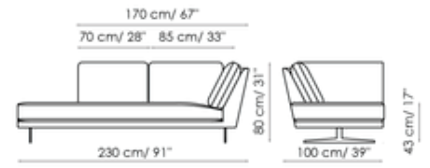

## Corner sofa 220

Width: 220cm

Depth: 100cm  
Height: 80cm

### Chaise longue 120x170

Width: 120cm  
Depth: 170cm  
Height: 80cm

Depth: 100cm  
Height: 80cm

### Corner

Width: 100cm  
Depth: 100cm  
Height: 80cm

Depth: 100cm  
Height: 80cm

### Meridiana

Width: 100cm  
Depth: 230cm  
Height: 80cm