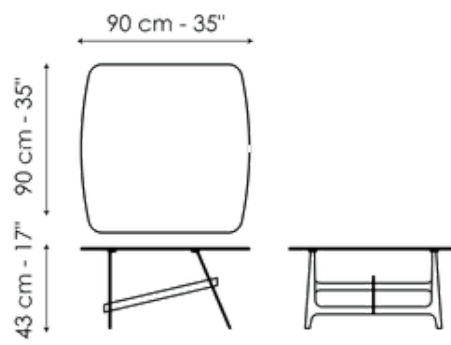

Data sheet

Slot coffee table 55

Width: 55cm

Depth: 55cm

Height: 51cm

Slot coffee table 90

Width: 90cm

Depth: 90cm

Height: 43cm

Slot coffee table 120

Width: 120cm

Depth: 65cm

Height: 35cm

Finishes

Top

Glass
Bronzed