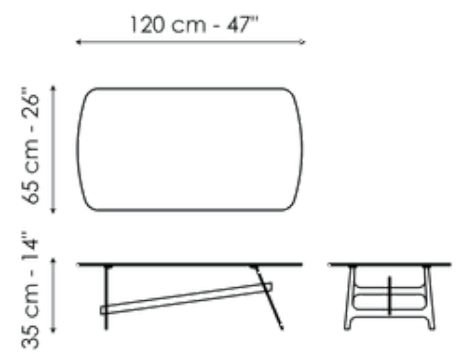

Data sheet

Slot coffee table 55

Width: 55cm

Depth: 55cm

Height: 51cm

Slot coffee table 90

Width: 90cm

Depth: 90cm

Height: 43cm

Slot coffee table 120

Width: 120cm

Depth: 65cm

Height: 35cm

Finishes

Top

Glass
Bronzed