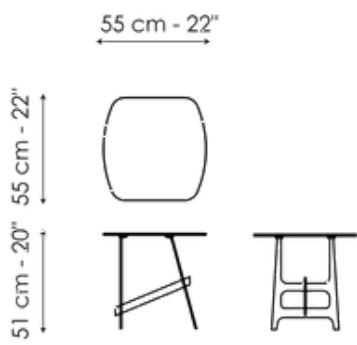

BONALDO

Slot coffee table

Designer: Giuseppe Viganò

For this collection, designer Giuseppe Viganò has drawn inspiration from the world of geometry, from which he has borrowed different shapes and harmonized them in a single design. The collection of living room sofa side tables plays with minimal shapes expressed in space: the horizontal top is supported by two stands with a characteristic H shape, one vertical and one slanted, united by a transverse element that conveys a sensation of movement.

Data sheet

Slot coffee table 55

Width: 55cm

Depth: 55cm

Height: 51cm

Slot coffee table 90

Width: 90cm

Depth: 90cm

Height: 43cm

Slot coffee table 120

Width: 120cm

Depth: 65cm

Height: 35cm

Finishes

Top

Glass
Bronzed