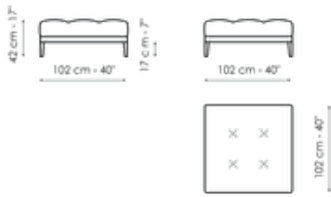

Data sheet

Sofa 213

Width: 213cm
Depth: 102cm
Height: 89cm

Sofa 245

Width: 245cm
Depth: 102cm
Height: 89cm

Sofa 270

Width: 270cm
Depth: 102cm
Height: 89cm

End section sofa 173

Width: 173cm
Depth: 102cm
Height: 89cm

End section sofa 203

Width: 203cm
Depth: 102cm
Height: 89cm

End section corner sofa 173

Width: 173cm
Depth: 102cm
Height: 89cm

End section corner sofa 203

Width: 203cm

Chaise longue 173

Width: 173cm

Chaise longue 203

Width: 203cm

Depth: 102cm
Height: 89cm

Depth: 102cm
Height: 89cm

Depth: 102cm
Height: 89cm

Pouf

Width: 102cm
Depth: 102cm
Height: 42cm

Pouf

Width: 125cm
Depth: 70cm
Height: 42cm

Combination 1

Width: 275cm
Depth: 173cm
Height: 89cm

Combination 2

Width: 305cm
Depth: 203cm
Height: 89cm

Combination 3