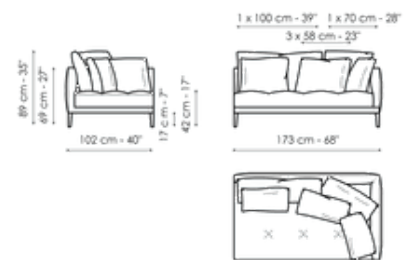

Data sheet

Sofa 213

Width: 213cm
Depth: 102cm
Height: 89cm

Sofa 245

Width: 245cm
Depth: 102cm
Height: 89cm

Sofa 270

Width: 270cm
Depth: 102cm
Height: 89cm

End section sofa 173

Width: 173cm
Depth: 102cm
Height: 89cm

End section sofa 203

Width: 203cm
Depth: 102cm
Height: 89cm

End section corner sofa 173

Width: 173cm
Depth: 102cm
Height: 89cm

End section corner sofa 203

Width: 203cm

Chaise longue 173

Width: 173cm

Chaise longue 203

Width: 203cm

Depth: 102cm
Height: 89cm

Depth: 102cm
Height: 89cm

Depth: 102cm
Height: 89cm

Pouf

Width: 102cm
Depth: 102cm
Height: 42cm

Pouf

Width: 125cm
Depth: 70cm
Height: 42cm

Combination 1

Width: 275cm
Depth: 173cm
Height: 89cm

Combination 2

Width: 305cm
Depth: 203cm
Height: 89cm

Combination 3