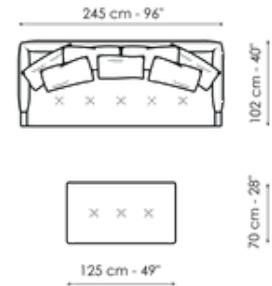

Data sheet

Sofa 213

Width: 213cm
Depth: 102cm
Height: 89cm

Sofa 245

Width: 245cm
Depth: 102cm
Height: 89cm

Sofa 270

Width: 270cm
Depth: 102cm
Height: 89cm

End section sofa 173

Width: 173cm
Depth: 102cm
Height: 89cm

End section sofa 203

Width: 203cm
Depth: 102cm
Height: 89cm

End section corner sofa 173

Width: 173cm
Depth: 102cm
Height: 89cm

End section corner sofa 203

Width: 203cm

Chaise longue 173

Width: 173cm

Chaise longue 203

Width: 203cm

Depth: 102cm
Height: 89cm

Depth: 102cm
Height: 89cm

Depth: 102cm
Height: 89cm

Pouf

Width: 102cm
Depth: 102cm
Height: 42cm

Pouf

Width: 125cm
Depth: 70cm
Height: 42cm

Combination 1

Width: 275cm
Depth: 173cm
Height: 89cm

Combination 2

Width: 305cm
Depth: 203cm
Height: 89cm

Combination 3