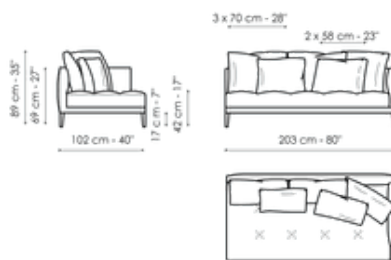

Data sheet

Sofa 213

Width: 213cm
Depth: 102cm
Height: 89cm

Sofa 245

Width: 245cm
Depth: 102cm
Height: 89cm

Sofa 270

Width: 270cm
Depth: 102cm
Height: 89cm

End section sofa 173

Width: 173cm
Depth: 102cm
Height: 89cm

End section sofa 203

Width: 203cm
Depth: 102cm
Height: 89cm

End section corner sofa 173

Width: 173cm
Depth: 102cm
Height: 89cm

End section corner sofa 203

Width: 203cm

Chaise longue 173

Width: 173cm

Chaise longue 203

Width: 203cm

Depth: 102cm
Height: 89cm

Depth: 102cm
Height: 89cm

Depth: 102cm
Height: 89cm

Pouf

Width: 102cm
Depth: 102cm
Height: 42cm

Pouf

Width: 125cm
Depth: 70cm
Height: 42cm

Combination 1

Width: 275cm
Depth: 173cm
Height: 89cm

Combination 2

Width: 305cm
Depth: 203cm
Height: 89cm

Combination 3