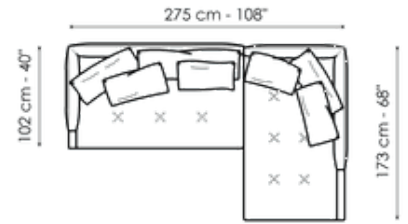

Data sheet

Sofa 213

Width: 213cm
Depth: 102cm
Height: 89cm

Sofa 245

Width: 245cm
Depth: 102cm
Height: 89cm

Sofa 270

Width: 270cm
Depth: 102cm
Height: 89cm

End section sofa 173

Width: 173cm
Depth: 102cm
Height: 89cm

End section sofa 203

Width: 203cm
Depth: 102cm
Height: 89cm

End section corner sofa 173

Width: 173cm
Depth: 102cm
Height: 89cm

End section corner sofa 203

Width: 203cm

Chaise longue 173

Width: 173cm

Chaise longue 203

Width: 203cm

Depth: 102cm
Height: 89cm

Depth: 102cm
Height: 89cm

Depth: 102cm
Height: 89cm

Pouf

Width: 102cm
Depth: 102cm
Height: 42cm

Pouf

Width: 125cm
Depth: 70cm
Height: 42cm

Combination 1

Width: 275cm
Depth: 173cm
Height: 89cm

Combination 2

Width: 305cm
Depth: 203cm
Height: 89cm

Combination 3