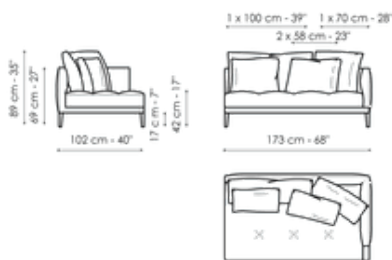

Data sheet

Sofa 213

Width: 213cm
Depth: 102cm
Height: 89cm

Sofa 245

Width: 245cm
Depth: 102cm
Height: 89cm

Sofa 270

Width: 270cm
Depth: 102cm
Height: 89cm

End section sofa 173

Width: 173cm
Depth: 102cm
Height: 89cm

End section sofa 203

Width: 203cm
Depth: 102cm
Height: 89cm

End section corner sofa 173

Width: 173cm
Depth: 102cm
Height: 89cm

End section corner sofa 203

Width: 203cm

Chaise longue 173

Width: 173cm

Chaise longue 203

Width: 203cm

Depth: 102cm
Height: 89cm

Depth: 102cm
Height: 89cm

Depth: 102cm
Height: 89cm

Pouf

Width: 102cm
Depth: 102cm
Height: 42cm

Pouf

Width: 125cm
Depth: 70cm
Height: 42cm

Combination 1

Width: 275cm
Depth: 173cm
Height: 89cm

Combination 2

Width: 305cm
Depth: 203cm
Height: 89cm

Combination 3