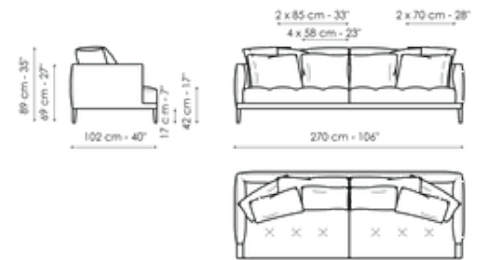

Data sheet

Sofa 213

Width: 213cm
Depth: 102cm
Height: 89cm

Sofa 245

Width: 245cm
Depth: 102cm
Height: 89cm

Sofa 270

Width: 270cm
Depth: 102cm
Height: 89cm

End section sofa 173

Width: 173cm
Depth: 102cm
Height: 89cm

End section sofa 203

Width: 203cm
Depth: 102cm
Height: 89cm

End section corner sofa 173

Width: 173cm
Depth: 102cm
Height: 89cm

End section corner sofa 203

Width: 203cm

Chaise longue 173

Width: 173cm

Chaise longue 203

Width: 203cm

Depth: 102cm
Height: 89cm

Depth: 102cm
Height: 89cm

Depth: 102cm
Height: 89cm

Pouf

Width: 102cm
Depth: 102cm
Height: 42cm

Pouf

Width: 125cm
Depth: 70cm
Height: 42cm

Combination 1

Width: 275cm
Depth: 173cm
Height: 89cm

Combination 2

Width: 305cm
Depth: 203cm
Height: 89cm

Combination 3