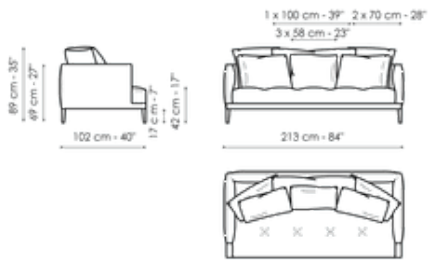

Data sheet

Sofa 213

Width: 213cm
Depth: 102cm
Height: 89cm

Sofa 245

Width: 245cm
Depth: 102cm
Height: 89cm

Sofa 270

Width: 270cm
Depth: 102cm
Height: 89cm

End section sofa 173

Width: 173cm
Depth: 102cm
Height: 89cm

End section sofa 203

Width: 203cm
Depth: 102cm
Height: 89cm

End section corner sofa 173

Width: 173cm
Depth: 102cm
Height: 89cm

End section corner sofa 203

Width: 203cm

Chaise longue 173

Width: 173cm

Chaise longue 203

Width: 203cm

Depth: 102cm
Height: 89cm

Depth: 102cm
Height: 89cm

Depth: 102cm
Height: 89cm

Pouf

Width: 102cm
Depth: 102cm
Height: 42cm

Pouf

Width: 125cm
Depth: 70cm
Height: 42cm

Combination 1

Width: 275cm
Depth: 173cm
Height: 89cm

Combination 2

Width: 305cm
Depth: 203cm
Height: 89cm

Combination 3