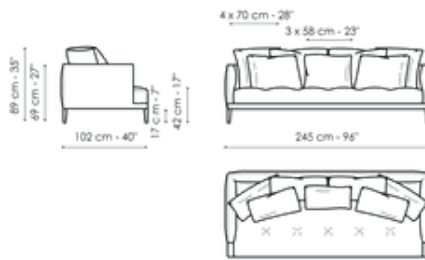

Data sheet

Sofa 213

Width: 213cm
Depth: 102cm
Height: 89cm

Sofa 245

Width: 245cm
Depth: 102cm
Height: 89cm

Sofa 270

Width: 270cm
Depth: 102cm
Height: 89cm

End section sofa 173

Width: 173cm
Depth: 102cm
Height: 89cm

End section sofa 203

Width: 203cm
Depth: 102cm
Height: 89cm

End section corner sofa 173

Width: 173cm
Depth: 102cm
Height: 89cm

End section corner sofa 203

Width: 203cm

Chaise longue 173

Width: 173cm

Chaise longue 203

Width: 203cm

Depth: 102cm
Height: 89cm

Depth: 102cm
Height: 89cm

Depth: 102cm
Height: 89cm

Pouf

Width: 102cm
Depth: 102cm
Height: 42cm

Pouf

Width: 125cm
Depth: 70cm
Height: 42cm

Combination 1

Width: 275cm
Depth: 173cm
Height: 89cm

Combination 2

Width: 305cm
Depth: 203cm
Height: 89cm

Combination 3