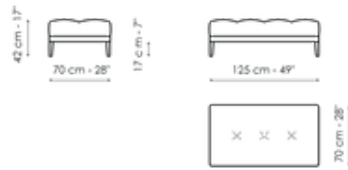

Data sheet

Sofa 213

Width: 213cm
Depth: 102cm
Height: 89cm

Sofa 245

Width: 245cm
Depth: 102cm
Height: 89cm

Sofa 270

Width: 270cm
Depth: 102cm
Height: 89cm

End section sofa 173

Width: 173cm
Depth: 102cm
Height: 89cm

End section sofa 203

Width: 203cm
Depth: 102cm
Height: 89cm

End section corner sofa 173

Width: 173cm
Depth: 102cm
Height: 89cm

End section corner sofa 203

Width: 203cm

Chaise longue 173

Width: 173cm

Chaise longue 203

Width: 203cm

Depth: 102cm
Height: 89cm

Depth: 102cm
Height: 89cm

Depth: 102cm
Height: 89cm

Pouf

Width: 102cm
Depth: 102cm
Height: 42cm

Pouf

Width: 125cm
Depth: 70cm
Height: 42cm

Combination 1

Width: 275cm
Depth: 173cm
Height: 89cm

Combination 2

Width: 305cm
Depth: 203cm
Height: 89cm

Combination 3