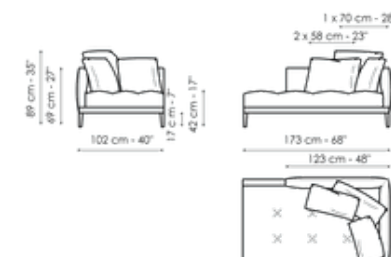

Data sheet

Sofa 213

Width: 213cm
Depth: 102cm
Height: 89cm

Sofa 245

Width: 245cm
Depth: 102cm
Height: 89cm

Sofa 270

Width: 270cm
Depth: 102cm
Height: 89cm

End section sofa 173

Width: 173cm
Depth: 102cm
Height: 89cm

End section sofa 203

Width: 203cm
Depth: 102cm
Height: 89cm

End section corner sofa 173

Width: 173cm
Depth: 102cm
Height: 89cm

End section corner sofa 203

Width: 203cm

Chaise longue 173

Width: 173cm

Chaise longue 203

Width: 203cm

Depth: 102cm
Height: 89cm

Depth: 102cm
Height: 89cm

Depth: 102cm
Height: 89cm

Pouf

Width: 102cm
Depth: 102cm
Height: 42cm

Pouf

Width: 125cm
Depth: 70cm
Height: 42cm

Combination 1

Width: 275cm
Depth: 173cm
Height: 89cm

Combination 2

Width: 305cm
Depth: 203cm
Height: 89cm

Combination 3