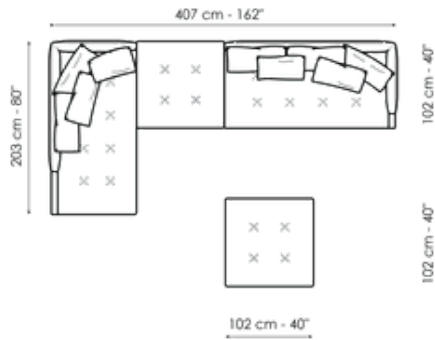

Data sheet

Sofa 213

Width: 213cm
Depth: 102cm
Height: 89cm

Sofa 245

Width: 245cm
Depth: 102cm
Height: 89cm

Sofa 270

Width: 270cm
Depth: 102cm
Height: 89cm

End section sofa 173

Width: 173cm
Depth: 102cm
Height: 89cm

End section sofa 203

Width: 203cm
Depth: 102cm
Height: 89cm

End section corner sofa 173

Width: 173cm
Depth: 102cm
Height: 89cm

End section corner sofa 203

Width: 203cm

Chaise longue 173

Width: 173cm

Chaise longue 203

Width: 203cm

Depth: 102cm
Height: 89cm

Depth: 102cm
Height: 89cm

Depth: 102cm
Height: 89cm

Pouf

Width: 102cm
Depth: 102cm
Height: 42cm

Pouf

Width: 125cm
Depth: 70cm
Height: 42cm

Combination 1

Width: 275cm
Depth: 173cm
Height: 89cm

Combination 2

Width: 305cm
Depth: 203cm
Height: 89cm

Combination 3