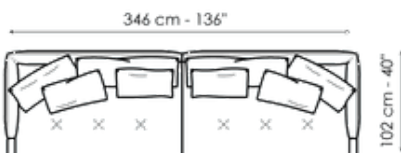

Data sheet

Sofa 213

Width: 213cm
Depth: 102cm
Height: 89cm

Sofa 245

Width: 245cm
Depth: 102cm
Height: 89cm

Sofa 270

Width: 270cm
Depth: 102cm
Height: 89cm

End section sofa 173

Chaise longue 173

Width: 173cm

Chaise longue 203

Width: 203cm

Depth: 102cm
Height: 89cm

Depth: 102cm
Height: 89cm

Depth: 102cm
Height: 89cm

Pouf

Width: 102cm
Depth: 102cm
Height: 42cm

Pouf

Width: 125cm
Depth: 70cm
Height: 42cm

Combination 1

Width: 275cm
Depth: 173cm
Height: 89cm

Combination 2

Width: 305cm
Depth: 203cm
Height: 89cm

Combination 3

Width: 407cm
Depth: 203cm
Height: 89cm

Combination 4

Width: 245cm
Depth: 102cm
Height: 89cm

Combination 5

Width: 346cm

Depth: 102cm

Height: 89cm

Finishes