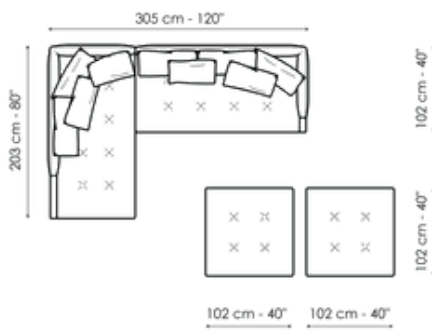

Data sheet

Sofa 213

Width: 213cm
Depth: 102cm
Height: 89cm

Sofa 245

Width: 245cm
Depth: 102cm
Height: 89cm

Sofa 270

Width: 270cm
Depth: 102cm
Height: 89cm

End section sofa 173

Width: 173cm
Depth: 102cm
Height: 89cm

End section sofa 203

Width: 203cm
Depth: 102cm
Height: 89cm

End section corner sofa 173

Width: 173cm
Depth: 102cm
Height: 89cm

End section corner sofa 203

Width: 203cm

Chaise longue 173

Width: 173cm

Chaise longue 203

Width: 203cm

Depth: 102cm
Height: 89cm

Depth: 102cm
Height: 89cm

Depth: 102cm
Height: 89cm

Pouf

Width: 102cm
Depth: 102cm
Height: 42cm

Pouf

Width: 125cm
Depth: 70cm
Height: 42cm

Combination 1

Width: 275cm
Depth: 173cm
Height: 89cm

Combination 2

Width: 305cm
Depth: 203cm
Height: 89cm

Combination 3