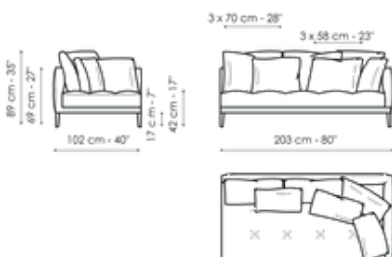

Data sheet

Sofa 213

Width: 213cm
Depth: 102cm
Height: 89cm

Sofa 245

Width: 245cm
Depth: 102cm
Height: 89cm

Sofa 270

Width: 270cm
Depth: 102cm
Height: 89cm

End section sofa 173

Width: 173cm
Depth: 102cm
Height: 89cm

End section sofa 203

Width: 203cm
Depth: 102cm
Height: 89cm

End section corner sofa 173

Width: 173cm
Depth: 102cm
Height: 89cm

End section corner sofa 203

Width: 203cm

Chaise longue 173

Width: 173cm

Chaise longue 203

Width: 203cm

Depth: 102cm
Height: 89cm

Depth: 102cm
Height: 89cm

Depth: 102cm
Height: 89cm

Pouf

Width: 102cm
Depth: 102cm
Height: 42cm

Pouf

Width: 125cm
Depth: 70cm
Height: 42cm

Combination 1

Width: 275cm
Depth: 173cm
Height: 89cm

Combination 2

Width: 305cm
Depth: 203cm
Height: 89cm

Combination 3