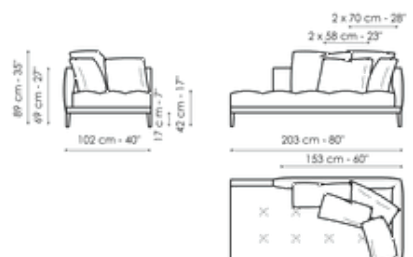

Data sheet

Sofa 213

Width: 213cm
Depth: 102cm
Height: 89cm

Sofa 245

Width: 245cm
Depth: 102cm
Height: 89cm

Sofa 270

Width: 270cm
Depth: 102cm
Height: 89cm

End section sofa 173

Width: 173cm
Depth: 102cm
Height: 89cm

End section sofa 203

Width: 203cm
Depth: 102cm
Height: 89cm

End section corner sofa 173

Width: 173cm
Depth: 102cm
Height: 89cm

End section corner sofa 203

Width: 203cm

Chaise longue 173

Width: 173cm

Chaise longue 203

Width: 203cm

Depth: 102cm
Height: 89cm

Depth: 102cm
Height: 89cm

Depth: 102cm
Height: 89cm

Pouf

Width: 102cm
Depth: 102cm
Height: 42cm

Pouf

Width: 125cm
Depth: 70cm
Height: 42cm

Combination 1

Width: 275cm
Depth: 173cm
Height: 89cm

Combination 2

Width: 305cm
Depth: 203cm
Height: 89cm

Combination 3