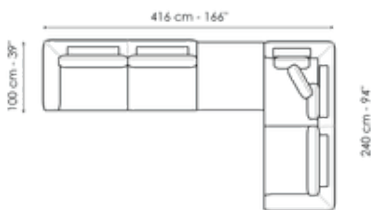

Width: 196cm
Depth: 100cm
Height: 80cm

Chaise longue

Width: 160cm
Depth: 100cm
Height: 80cm

Meridiana

Width: 230cm

Inclined penisola

Width: 140cm

Corner

Width: 100cm

Depth: 100cm
Height: 80cm

Pouf

Width: 98cm
Depth: 78cm
Height: 40cm

Combination 1

Width: 356cm
Depth: 230cm
Height: 80cm

Combination 4

Width: 296cm

Depth: 140cm
Height: 80cm

Pouf

Width: 118cm
Depth: 78cm
Height: 40cm

Combination 2

Width: 318cm
Depth: 160cm
Height: 80cm

Combination 5

Width: 416cm

Depth: 100cm
Height: 80cm

Pouf

Width: 98cm
Depth: 98cm
Height: 40cm

Combination 3

Width: 436cm
Depth: 230cm
Height: 80cm

Depth: 140cm
Height: 80cm

Depth: 240cm
Height: 80cm

Finishes

Feet