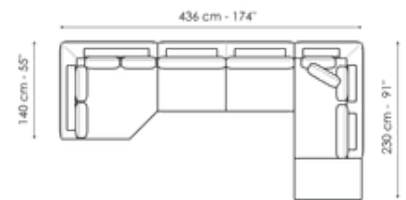

Width: 196cm
Depth: 100cm
Height: 80cm

Chaise longue

Width: 160cm
Depth: 100cm
Height: 80cm

Meridiana

Width: 230cm

Inclined penisola

Width: 140cm

Corner

Width: 100cm

Depth: 100cm
Height: 80cm

Pouf

Width: 98cm
Depth: 78cm
Height: 40cm

Combination 1

Width: 356cm
Depth: 230cm
Height: 80cm

Combination 4

Width: 296cm

Depth: 140cm
Height: 80cm

Pouf

Width: 118cm
Depth: 78cm
Height: 40cm

Combination 2

Width: 318cm
Depth: 160cm
Height: 80cm

Combination 5

Width: 416cm

Depth: 100cm
Height: 80cm

Pouf

Width: 98cm
Depth: 98cm
Height: 40cm

Combination 3

Width: 436cm
Depth: 230cm
Height: 80cm

Depth: 140cm
Height: 80cm

Depth: 240cm
Height: 80cm

Finishes

Feet