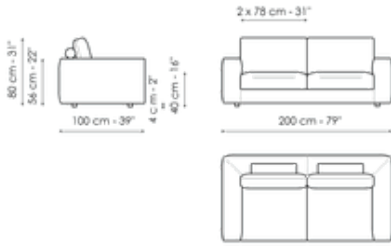

Data sheet

Sofa 200

Width: 200cm
Depth: 100cm
Height: 80cm

Sofa 240

Width: 240cm
Depth: 100cm
Height: 80cm

Sofa 278

Width: 278cm
Depth: 100cm
Height: 80cm

Corner sofa 200

Width: 200cm
Depth: 100cm
Height: 80cm

Corner sofa 240

Width: 240cm
Depth: 100cm
Height: 80cm

Corner sofa 278

Width: 278cm
Depth: 100cm
Height: 80cm

End section sofa 120

Width: 120cm

End section sofa 178

Width: 218cm

End section sofa 218

Width: 218cm

Depth: 100cm
Height: 80cm

Depth: 100cm
Height: 80cm

Depth: 100cm
Height: 80cm

End section sofa 256

Width: 256cm
Depth: 100cm
Height: 80cm

End section corner sofa 218

Width: 218cm
Depth: 100cm
Height: 80cm

End section corner sofa 256

Width: 256cm
Depth: 100cm
Height: 80cm

Center section 156

Width: 156cm
Depth: 100cm
Height: 80cm

Center section 196