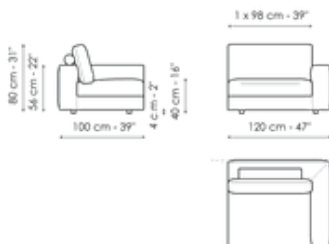

Data sheet

Sofa 200

Width: 200cm
Depth: 100cm
Height: 80cm

Sofa 240

Width: 240cm
Depth: 100cm
Height: 80cm

Sofa 278

Width: 278cm
Depth: 100cm
Height: 80cm

Corner sofa 200

Width: 200cm
Depth: 100cm
Height: 80cm

Corner sofa 240

Width: 240cm
Depth: 100cm
Height: 80cm

Corner sofa 278

Width: 278cm
Depth: 100cm
Height: 80cm

End section sofa 120

Width: 120cm

End section sofa 178

Width: 218cm

End section sofa 218

Width: 218cm

Depth: 100cm
Height: 80cm

Depth: 100cm
Height: 80cm

Depth: 100cm
Height: 80cm

End section sofa 256

Width: 256cm
Depth: 100cm
Height: 80cm

End section corner sofa 218

Width: 218cm
Depth: 100cm
Height: 80cm

End section corner sofa 256

Width: 256cm
Depth: 100cm
Height: 80cm

Center section 156

Width: 156cm
Depth: 100cm
Height: 80cm

Center section 196