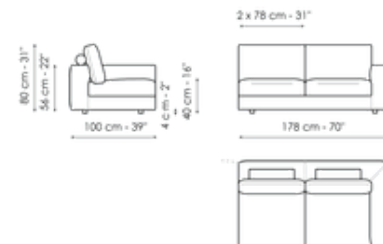

Data sheet

Sofa 200

Width: 200cm
Depth: 100cm
Height: 80cm

Sofa 240

Width: 240cm
Depth: 100cm
Height: 80cm

Sofa 278

Width: 278cm
Depth: 100cm
Height: 80cm

Corner sofa 200

Width: 200cm
Depth: 100cm
Height: 80cm

Corner sofa 240

Width: 240cm
Depth: 100cm
Height: 80cm

Corner sofa 278

Width: 278cm
Depth: 100cm
Height: 80cm

End section sofa 120

Width: 120cm

End section sofa 178

Width: 218cm

End section sofa 218

Width: 218cm

Depth: 100cm
Height: 80cm

Depth: 100cm
Height: 80cm

Depth: 100cm
Height: 80cm

End section sofa 256

Width: 256cm
Depth: 100cm
Height: 80cm

End section corner sofa 218

Width: 218cm
Depth: 100cm
Height: 80cm

End section corner sofa 256

Width: 256cm
Depth: 100cm
Height: 80cm

Center section 156

Width: 156cm
Depth: 100cm
Height: 80cm

Center section 196