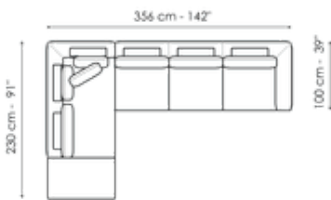

Width: 218cm

End section sofa 218

Width: 218cm

Depth: 100cm
Height: 80cm

Depth: 100cm
Height: 80cm

Depth: 100cm
Height: 80cm

End section sofa 256

Width: 256cm
Depth: 100cm
Height: 80cm

End section corner sofa 218

Width: 218cm
Depth: 100cm
Height: 80cm

End section corner sofa 256

Width: 256cm
Depth: 100cm
Height: 80cm

Center section 156

Width: 156cm
Depth: 100cm
Height: 80cm

Center section 196

Width: 196cm
Depth: 100cm
Height: 80cm

Chaise longue

Width: 160cm
Depth: 100cm
Height: 80cm

Meridiana

Width: 230cm

Inclined penisola

Width: 140cm

Corner

Width: 100cm

Depth: 100cm
Height: 80cm

Pouf

Width: 98cm
Depth: 78cm
Height: 40cm

Combination 1

Width: 356cm
Depth: 230cm
Height: 80cm

Combination 4

Width: 296cm