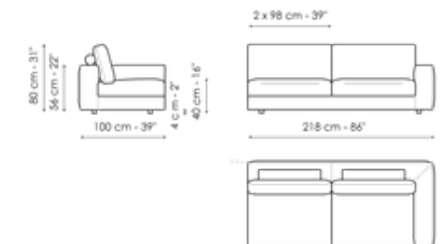

Data sheet

Sofa 200

Width: 200cm
Depth: 100cm
Height: 80cm

Sofa 240

Width: 240cm
Depth: 100cm
Height: 80cm

Sofa 278

Width: 278cm
Depth: 100cm
Height: 80cm

Corner sofa 200

Width: 200cm
Depth: 100cm
Height: 80cm

Corner sofa 240

Width: 240cm
Depth: 100cm
Height: 80cm

Corner sofa 278

Width: 278cm
Depth: 100cm
Height: 80cm

End section sofa 120

Width: 120cm

End section sofa 178

Width: 218cm

End section sofa 218

Width: 218cm

Depth: 100cm
Height: 80cm

Depth: 100cm
Height: 80cm

Depth: 100cm
Height: 80cm

End section sofa 256

Width: 256cm
Depth: 100cm
Height: 80cm

End section corner sofa 218

Width: 218cm
Depth: 100cm
Height: 80cm

End section corner sofa 256

Width: 256cm
Depth: 100cm
Height: 80cm

Center section 156

Width: 156cm
Depth: 100cm
Height: 80cm

Center section 196