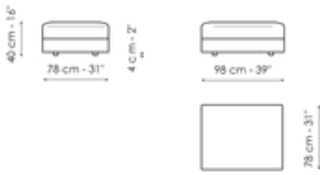

Width: 218cm

End section sofa 218

Width: 218cm

Depth: 100cm
Height: 80cm

Depth: 100cm
Height: 80cm

Depth: 100cm
Height: 80cm

End section sofa 256

Width: 256cm
Depth: 100cm
Height: 80cm

End section corner sofa 218

Width: 218cm
Depth: 100cm
Height: 80cm

End section corner sofa 256

Width: 256cm
Depth: 100cm
Height: 80cm

Center section 156

Width: 156cm
Depth: 100cm
Height: 80cm

Center section 196

Width: 196cm
Depth: 100cm
Height: 80cm

Chaise longue

Width: 160cm
Depth: 100cm
Height: 80cm

Meridiana

Width: 230cm

Inclined penisola

Width: 140cm

Corner

Width: 100cm

Depth: 100cm
Height: 80cm

Pouf

Width: 98cm
Depth: 78cm
Height: 40cm

Combination 1

Width: 356cm
Depth: 230cm
Height: 80cm

Combination 4

Width: 296cm