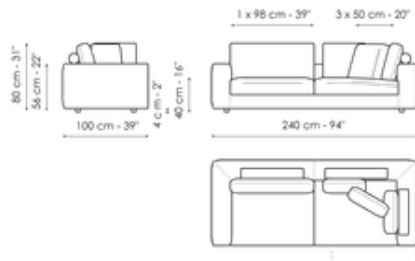

Data sheet

Sofa 200

Width: 200cm
Depth: 100cm
Height: 80cm

Sofa 240

Width: 240cm
Depth: 100cm
Height: 80cm

Sofa 278

Width: 278cm
Depth: 100cm
Height: 80cm

Corner sofa 200

Width: 200cm
Depth: 100cm
Height: 80cm

Corner sofa 240

Width: 240cm
Depth: 100cm
Height: 80cm

Corner sofa 278

Width: 278cm
Depth: 100cm
Height: 80cm

End section sofa 120

Width: 120cm

End section sofa 178

Width: 218cm

End section sofa 218

Width: 218cm

Depth: 100cm
Height: 80cm

Depth: 100cm
Height: 80cm

Depth: 100cm
Height: 80cm

End section sofa 256

Width: 256cm
Depth: 100cm
Height: 80cm

End section corner sofa 218

Width: 218cm
Depth: 100cm
Height: 80cm

End section corner sofa 256

Width: 256cm
Depth: 100cm
Height: 80cm

Center section 156

Width: 156cm
Depth: 100cm
Height: 80cm

Center section 196