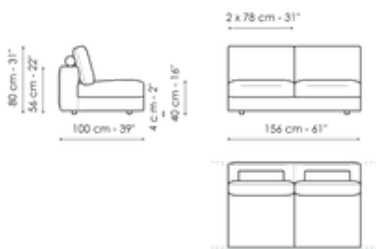

Width: 200cm
Depth: 100cm
Height: 80cm

Corner sofa 240

Width: 240cm
Depth: 100cm
Height: 80cm

Corner sofa 278

Width: 278cm
Depth: 100cm
Height: 80cm

End section sofa 120

Width: 120cm

End section sofa 178

Width: 218cm

End section sofa 218

Width: 218cm

Depth: 100cm
Height: 80cm

Depth: 100cm
Height: 80cm

Depth: 100cm
Height: 80cm

End section sofa 256

Width: 256cm
Depth: 100cm
Height: 80cm

End section corner sofa 218

Width: 218cm
Depth: 100cm
Height: 80cm

End section corner sofa 256

Width: 256cm
Depth: 100cm
Height: 80cm

Center section 156

Width: 156cm
Depth: 100cm
Height: 80cm

Center section 196

Width: 196cm
Depth: 100cm
Height: 80cm

Chaise longue

Width: 160cm
Depth: 100cm
Height: 80cm

Meridiana

Width: 230cm

Inclined penisola

Width: 140cm

Corner