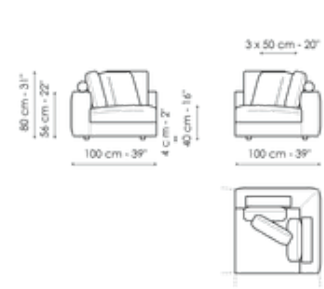

Width: 218cm

End section sofa 218

Width: 218cm

Depth: 100cm
Height: 80cm

Depth: 100cm
Height: 80cm

Depth: 100cm
Height: 80cm

End section sofa 256

Width: 256cm
Depth: 100cm
Height: 80cm

End section corner sofa 218

Width: 218cm
Depth: 100cm
Height: 80cm

End section corner sofa 256

Width: 256cm
Depth: 100cm
Height: 80cm

Center section 156

Width: 156cm
Depth: 100cm
Height: 80cm

Center section 196

Width: 196cm
Depth: 100cm
Height: 80cm

Chaise longue

Width: 160cm
Depth: 100cm
Height: 80cm

Meridiana

Width: 230cm

Inclined penisola

Width: 140cm

Corner

Width: 100cm

Depth: 100cm
Height: 80cm

Pouf

Width: 98cm
Depth: 78cm
Height: 40cm

Combination 1

Width: 356cm
Depth: 230cm
Height: 80cm

Combination 4

Width: 296cm