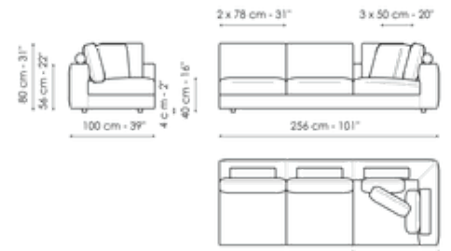

Width: 200cm
Depth: 100cm
Height: 80cm

Corner sofa 240

Width: 240cm
Depth: 100cm
Height: 80cm

Corner sofa 278

Width: 278cm
Depth: 100cm
Height: 80cm

End section sofa 120

Width: 120cm

End section sofa 178

Width: 218cm

End section sofa 218

Width: 218cm

Depth: 100cm
Height: 80cm

Depth: 100cm
Height: 80cm

Depth: 100cm
Height: 80cm

End section sofa 256

Width: 256cm
Depth: 100cm
Height: 80cm

End section corner sofa 218

Width: 218cm
Depth: 100cm
Height: 80cm

End section corner sofa 256

Width: 256cm
Depth: 100cm
Height: 80cm

Center section 156

Width: 156cm
Depth: 100cm
Height: 80cm

Center section 196

Width: 196cm
Depth: 100cm
Height: 80cm

Chaise longue

Width: 160cm
Depth: 100cm
Height: 80cm

Meridiana

Width: 230cm

Inclined penisola

Width: 140cm

Corner