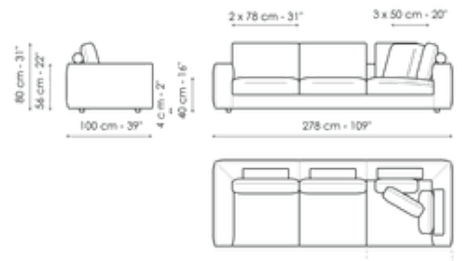

Data sheet

Sofa 200

Width: 200cm
Depth: 100cm
Height: 80cm

Sofa 240

Width: 240cm
Depth: 100cm
Height: 80cm

Sofa 278

Width: 278cm
Depth: 100cm
Height: 80cm

Corner sofa 200

Width: 200cm
Depth: 100cm
Height: 80cm

Corner sofa 240

Width: 240cm
Depth: 100cm
Height: 80cm

Corner sofa 278

Width: 278cm
Depth: 100cm
Height: 80cm

End section sofa 120

Width: 120cm

End section sofa 178

Width: 218cm

End section sofa 218

Width: 218cm

Depth: 100cm
Height: 80cm

Depth: 100cm
Height: 80cm

Depth: 100cm
Height: 80cm

End section sofa 256

Width: 256cm
Depth: 100cm
Height: 80cm

Width: 196cm
Depth: 100cm
Height: 80cm

Chaise longue

Width: 160cm
Depth: 100cm
Height: 80cm

Meridiana

Width: 230cm

Inclined penisola

Width: 140cm

Corner