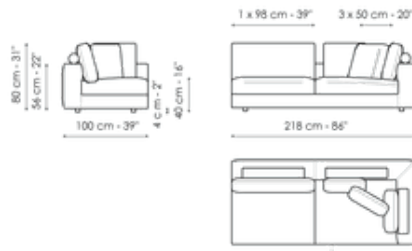

Width: 200cm
Depth: 100cm
Height: 80cm

Corner sofa 240

Width: 240cm
Depth: 100cm
Height: 80cm

Corner sofa 278

Width: 278cm
Depth: 100cm
Height: 80cm

End section sofa 120

Width: 120cm

End section sofa 178

Width: 218cm

End section sofa 218

Width: 218cm

Depth: 100cm
Height: 80cm

Depth: 100cm
Height: 80cm

Depth: 100cm
Height: 80cm

End section sofa 256

Width: 256cm
Depth: 100cm
Height: 80cm

End section corner sofa 218

Width: 218cm
Depth: 100cm
Height: 80cm

End section corner sofa 256

Width: 256cm
Depth: 100cm
Height: 80cm

Center section 156

Width: 156cm
Depth: 100cm
Height: 80cm

Center section 196

Width: 196cm
Depth: 100cm
Height: 80cm

Chaise longue

Width: 160cm
Depth: 100cm
Height: 80cm

Meridiana

Width: 230cm

Inclined penisola

Width: 140cm

Corner