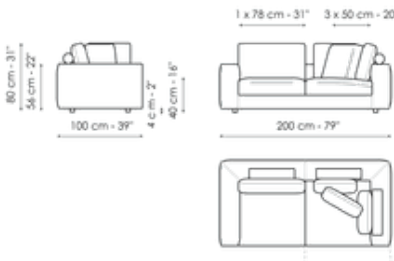

Data sheet

Sofa 200

Width: 200cm
Depth: 100cm
Height: 80cm

Sofa 240

Width: 240cm
Depth: 100cm
Height: 80cm

Sofa 278

Width: 278cm
Depth: 100cm
Height: 80cm

Corner sofa 200

Width: 200cm
Depth: 100cm
Height: 80cm

Corner sofa 240

Width: 240cm
Depth: 100cm
Height: 80cm

Corner sofa 278

Width: 278cm
Depth: 100cm
Height: 80cm

End section sofa 120

Width: 120cm

End section sofa 178

Width: 218cm

End section sofa 218

Width: 218cm

Depth: 100cm
Height: 80cm

Depth: 100cm
Height: 80cm

Depth: 100cm
Height: 80cm

End section sofa 256

Width: 256cm
Depth: 100cm
Height: 80cm

End section corner sofa 218

Width: 218cm
Depth: 100cm
Height: 80cm

End section corner sofa 256

Width: 256cm
Depth: 100cm
Height: 80cm

Center section 156

Width: 156cm
Depth: 100cm
Height: 80cm

Center section 196