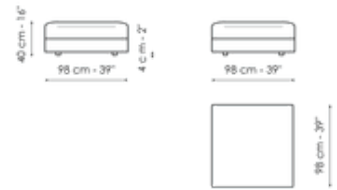

Width: 196cm
Depth: 100cm
Height: 80cm

Chaise longue

Width: 160cm
Depth: 100cm
Height: 80cm

Meridiana

Width: 230cm

Inclined penisola

Width: 140cm

Corner

Width: 100cm

Depth: 100cm
Height: 80cm

Pouf

Width: 98cm
Depth: 78cm
Height: 40cm

Combination 1

Width: 356cm
Depth: 230cm
Height: 80cm

Combination 4

Width: 296cm

Depth: 140cm
Height: 80cm

Pouf

Width: 118cm
Depth: 78cm
Height: 40cm

Combination 2

Width: 318cm
Depth: 160cm
Height: 80cm

Combination 5

Width: 416cm

Depth: 100cm
Height: 80cm

Pouf

Width: 98cm
Depth: 98cm
Height: 40cm

Combination 3

Width: 436cm
Depth: 230cm
Height: 80cm

Depth: 140cm
Height: 80cm

Depth: 240cm
Height: 80cm

Finishes

Feet