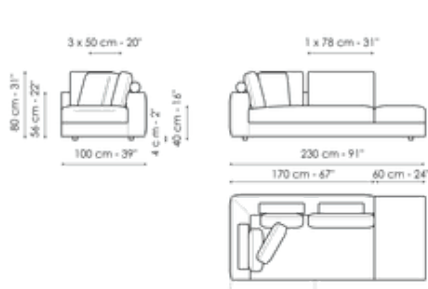

Width: 200cm
Depth: 100cm
Height: 80cm

Corner sofa 240

Width: 240cm
Depth: 100cm
Height: 80cm

Corner sofa 278

Width: 278cm
Depth: 100cm
Height: 80cm

End section sofa 120

Width: 120cm

End section sofa 178

Width: 218cm

End section sofa 218

Width: 218cm

Depth: 100cm
Height: 80cm

Depth: 100cm
Height: 80cm

Depth: 100cm
Height: 80cm

End section sofa 256

Width: 256cm
Depth: 100cm
Height: 80cm

End section corner sofa 218

Width: 218cm
Depth: 100cm
Height: 80cm

End section corner sofa 256

Width: 256cm
Depth: 100cm
Height: 80cm

Center section 156

Width: 156cm
Depth: 100cm
Height: 80cm

Center section 196

Width: 196cm
Depth: 100cm
Height: 80cm

Chaise longue

Width: 160cm
Depth: 100cm
Height: 80cm

Meridiana

Width: 230cm

Inclined penisola

Width: 140cm

Corner