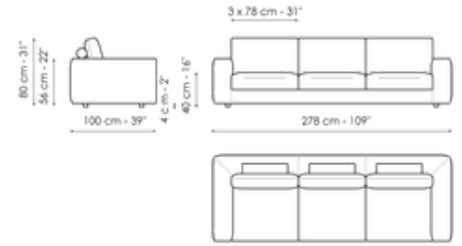

Data sheet

Sofa 200

Width: 200cm
Depth: 100cm
Height: 80cm

Sofa 240

Width: 240cm
Depth: 100cm
Height: 80cm

Sofa 278

Width: 278cm
Depth: 100cm
Height: 80cm

Corner sofa 200

Width: 200cm
Depth: 100cm
Height: 80cm

Corner sofa 240

Width: 240cm
Depth: 100cm
Height: 80cm

Corner sofa 278

Width: 278cm
Depth: 100cm
Height: 80cm

End section sofa 120

Width: 120cm

End section sofa 178

Width: 218cm

End section sofa 218

Width: 218cm

Depth: 100cm
Height: 80cm

Depth: 100cm
Height: 80cm

Depth: 100cm
Height: 80cm

End section sofa 256

Width: 256cm
Depth: 100cm
Height: 80cm

End section corner sofa 218

Width: 218cm
Depth: 100cm
Height: 80cm

End section corner sofa 256

Width: 256cm
Depth: 100cm
Height: 80cm

Center section 156

Width: 156cm
Depth: 100cm
Height: 80cm

Center section 196