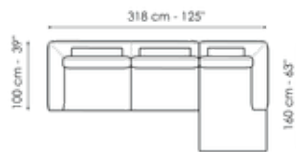

End section corner sofa 218

Width: 218cm
Depth: 100cm
Height: 80cm

End section corner sofa 256

Width: 256cm
Depth: 100cm
Height: 80cm

Center section 156

Width: 156cm
Depth: 100cm
Height: 80cm

Center section 196

Width: 196cm
Depth: 100cm
Height: 80cm

Chaise longue

Width: 160cm
Depth: 100cm
Height: 80cm

Meridiana

Width: 230cm

Inclined penisola

Width: 140cm

Corner

Width: 100cm

Depth: 100cm
Height: 80cm

Pouf

Width: 98cm
Depth: 78cm
Height: 40cm

Combination 1

Width: 356cm
Depth: 230cm
Height: 80cm

Combination 4

Width: 296cm

Depth: 140cm
Height: 80cm

Pouf

Width: 118cm
Depth: 78cm
Height: 40cm

Combination 2

Width: 318cm
Depth: 160cm
Height: 80cm

Combination 5

Width: 416cm

Depth: 100cm
Height: 80cm