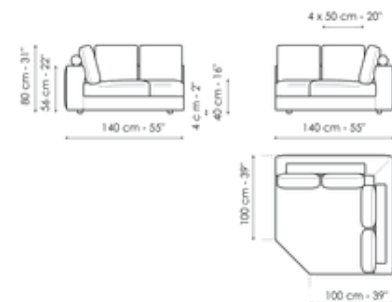

Width: 218cm

End section sofa 218

Width: 218cm

Depth: 100cm
Height: 80cm

Depth: 100cm
Height: 80cm

Depth: 100cm
Height: 80cm

End section sofa 256

Width: 256cm
Depth: 100cm
Height: 80cm

End section corner sofa 218

Width: 218cm
Depth: 100cm
Height: 80cm

End section corner sofa 256

Width: 256cm
Depth: 100cm
Height: 80cm

Center section 156

Width: 156cm
Depth: 100cm
Height: 80cm

Center section 196

Width: 196cm
Depth: 100cm
Height: 80cm

Chaise longue

Width: 160cm
Depth: 100cm
Height: 80cm

Meridiana

Width: 230cm

Inclined penisola

Width: 140cm

Corner

Width: 100cm

Depth: 100cm
Height: 80cm

Pouf

Width: 98cm
Depth: 78cm
Height: 40cm

Combination 1

Width: 356cm
Depth: 230cm
Height: 80cm

Combination 4

Width: 296cm