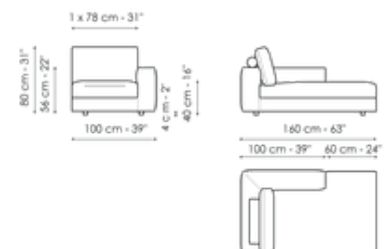

Width: 200cm
Depth: 100cm
Height: 80cm

Corner sofa 240

Width: 240cm
Depth: 100cm
Height: 80cm

Corner sofa 278

Width: 278cm
Depth: 100cm
Height: 80cm

End section sofa 120

Width: 120cm

End section sofa 178

Width: 218cm

End section sofa 218

Width: 218cm

Depth: 100cm
Height: 80cm

Depth: 100cm
Height: 80cm

Depth: 100cm
Height: 80cm

End section sofa 256

Width: 256cm
Depth: 100cm
Height: 80cm

End section corner sofa 218

Width: 218cm
Depth: 100cm
Height: 80cm

End section corner sofa 256

Width: 256cm
Depth: 100cm
Height: 80cm

Center section 156

Width: 156cm
Depth: 100cm
Height: 80cm

Center section 196

Width: 196cm
Depth: 100cm
Height: 80cm

Chaise longue

Width: 160cm
Depth: 100cm
Height: 80cm

Meridiana

Width: 230cm

Inclined penisola

Width: 140cm

Corner