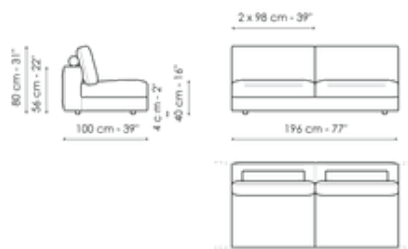

Width: 200cm
Depth: 100cm
Height: 80cm

Corner sofa 240

Width: 240cm
Depth: 100cm
Height: 80cm

Corner sofa 278

Width: 278cm
Depth: 100cm
Height: 80cm

End section sofa 120

Width: 120cm

End section sofa 178

Width: 218cm

End section sofa 218

Width: 218cm

Depth: 100cm
Height: 80cm

Depth: 100cm
Height: 80cm

Depth: 100cm
Height: 80cm

End section sofa 256

Width: 256cm
Depth: 100cm
Height: 80cm

End section corner sofa 218

Width: 218cm
Depth: 100cm
Height: 80cm

End section corner sofa 256

Width: 256cm
Depth: 100cm
Height: 80cm

Center section 156

Width: 156cm
Depth: 100cm
Height: 80cm

Center section 196

Width: 196cm
Depth: 100cm
Height: 80cm

Chaise longue

Width: 160cm
Depth: 100cm
Height: 80cm

Meridiana

Width: 230cm

Inclined penisola

Width: 140cm

Corner