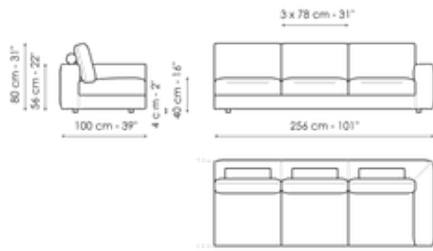

Data sheet

Sofa 200

Width: 200cm
Depth: 100cm
Height: 80cm

Sofa 240

Width: 240cm
Depth: 100cm
Height: 80cm

Sofa 278

Width: 278cm
Depth: 100cm
Height: 80cm

Corner sofa 200

Width: 200cm
Depth: 100cm
Height: 80cm

Corner sofa 240

Width: 240cm
Depth: 100cm
Height: 80cm

Corner sofa 278

Width: 278cm
Depth: 100cm
Height: 80cm

End section sofa 120

Width: 120cm

End section sofa 178

Width: 218cm

End section sofa 218

Width: 218cm

Depth: 100cm
Height: 80cm

Depth: 100cm
Height: 80cm

Depth: 100cm
Height: 80cm

End section sofa 256

Width: 256cm
Depth: 100cm
Height: 80cm

End section corner sofa 218

Width: 218cm
Depth: 100cm
Height: 80cm

End section corner sofa 256

Width: 256cm
Depth: 100cm
Height: 80cm

Center section 156

Width: 156cm
Depth: 100cm
Height: 80cm

Center section 196