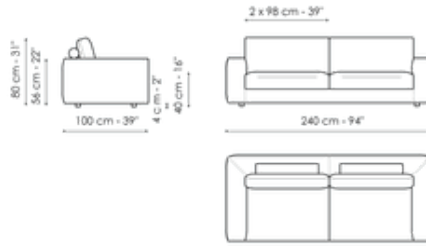

Data sheet

Sofa 200

Width: 200cm
Depth: 100cm
Height: 80cm

Sofa 240

Width: 240cm
Depth: 100cm
Height: 80cm

Sofa 278

Width: 278cm
Depth: 100cm
Height: 80cm

Corner sofa 200

Width: 200cm
Depth: 100cm
Height: 80cm

Corner sofa 240

Width: 240cm
Depth: 100cm
Height: 80cm

Corner sofa 278

Width: 278cm
Depth: 100cm
Height: 80cm

End section sofa 120

Width: 120cm

End section sofa 178

Width: 218cm

End section sofa 218

Width: 218cm

Depth: 100cm
Height: 80cm

Depth: 100cm
Height: 80cm

Depth: 100cm
Height: 80cm

End section sofa 256

Width: 256cm
Depth: 100cm
Height: 80cm

End section corner sofa 218

Width: 218cm
Depth: 100cm
Height: 80cm

End section corner sofa 256

Width: 256cm
Depth: 100cm
Height: 80cm

Center section 156

Width: 156cm
Depth: 100cm
Height: 80cm

Center section 196