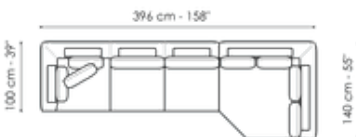

End section corner sofa 218

Width: 218cm
Depth: 100cm
Height: 80cm

End section corner sofa 256

Width: 256cm
Depth: 100cm
Height: 80cm

Center section 156

Width: 156cm
Depth: 100cm
Height: 80cm

Center section 196

Width: 196cm
Depth: 100cm
Height: 80cm

Chaise longue

Width: 160cm
Depth: 100cm
Height: 80cm

Meridiana

Width: 230cm

Inclined penisola

Width: 140cm

Corner

Width: 100cm

Depth: 100cm
Height: 80cm

Pouf

Width: 98cm
Depth: 78cm
Height: 40cm

Combination 1

Width: 356cm
Depth: 230cm
Height: 80cm

Combination 4

Width: 296cm

Depth: 140cm
Height: 80cm

Pouf

Width: 118cm
Depth: 78cm
Height: 40cm

Combination 2

Width: 318cm
Depth: 160cm
Height: 80cm

Combination 5

Width: 416cm

Depth: 100cm
Height: 80cm