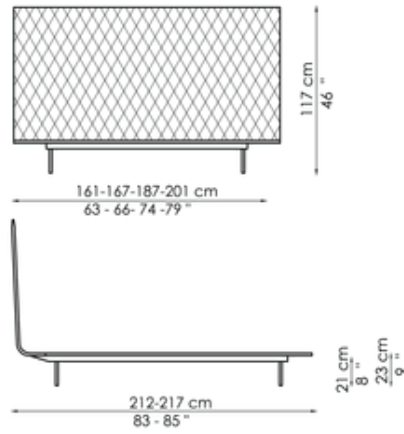

BONALDO

Thin

The Thin suspended bed: a graphic and contemporary sign, a continuous line that forms both the headboard and the bed, providing a minimal and airy appearance that balances the large surface of the headboard. Four thin metal feet discreetly support the sleeping section, giving additional lightness to the whole. The perimeter of the bed is embellished with a fabric profile available in a wide range of colours. The option of choosing the colours of the border allows elegant combinations or interesting contrasts to be created with the cover (which can be made of fabric, leather or eco-leather, removable in all versions). Alternatively, it can also be produced in the embroidered version, with a modern and elegant diamond pattern (Thin ego). Thin is available in double or single versions.

Data sheet

Thin

Width: 161-167-187-201cm

Depth: 212-217cm

Height: 117cm

Thin ego

Width: 161-167-187-201cm

Depth: 212-217cm

Height: 117cm

Finishes

Tape of the side edge

Color
Red

Color
Green

Color
Blue

Color
White

Color
Anthracite grey