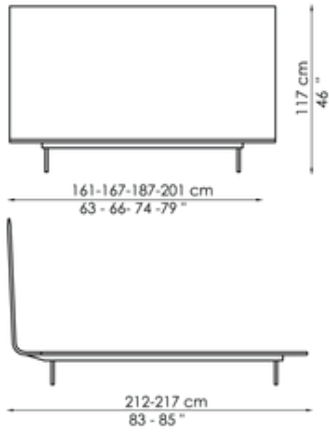

BONALDO

Thin

The Thin suspended bed: a graphic and contemporary sign, a continuous line that forms both the headboard and the bed, providing a minimal and airy appearance that balances the large surface of the headboard. Four thin metal feet discreetly support the sleeping section, giving additional lightness to the whole. The perimeter of the bed is embellished with a fabric profile available in a wide range of colours. The option of choosing the colours of the border allows elegant combinations or interesting contrasts to be created with the cover (which can be made of fabric, leather or eco-leather, removable in all versions). Alternatively, it can also be produced in the embroidered version, with a modern and elegant diamond pattern (Thin ego). Thin is available in double or single versions.

Data sheet

Thin

Width: 161-167-187-201cm

Depth: 212-217cm

Height: 117cm

Thin ego

Width: 161-167-187-201cm

Depth: 212-217cm

Height: 117cm

Finishes

Tape of the side edge

Color
Red

Color
Green

Color
Blue

Color
White

Color
Anthracite grey