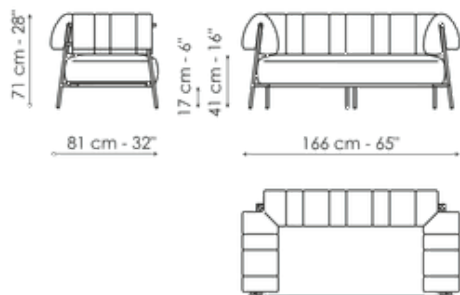

BONALDO

Tirella sofa

Designer: Paolo Grasselli

The Tirella sofa, an addition to the armchair collection, is an element with a retrò taste, inspired by the fabric samples that are laid atop a cutting table. A small modern sofa with a sophisticated silhouette in which the cushions, from simple “extras” take on the leading role, “embracing” the metal frame around the armrests and backrest. Thanks to its small size, the Tirella sofa is suitable not only for living spaces, but is also perfect for public environments and reception areas.

Data sheet

Tirella sofa

Width: 166cm

Depth: 81cm

Height: 71cm

Finishes

Base

Painted metal
Mat white