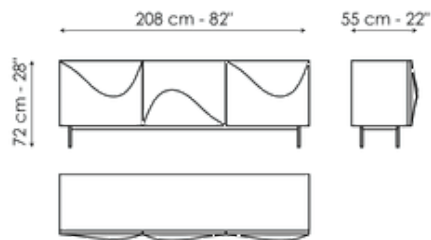

## Vertigo

Inspired by the poster for Alfred Hitchcock's film of the same name, the Vertigo design sideboard is distinguished by the soft wave that characterizes the front doors, creating a flow of movement on the surface that softens the rigorous design of the unit. The metal base consists of four seemingly slender feet that give the entire unit a sense of lightness.

## Vertigo 208

Width: 208cm

Depth: 55cm

Height: 72cm

## Vertigo 208

Width: 208cm

Depth: 55cm

Height: 60cm

## Vertigo 138

Width: 138cm

Depth: 55cm

Height: 72cm