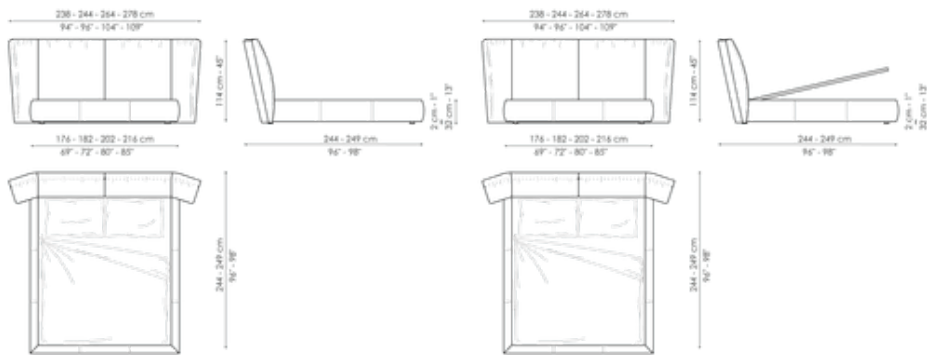

BONALDO

Youniverse

Designer: Mauro Lipparini

A high, padded headboard that delicately folds inwards at the edges like a screen. The structure contributes to a highly comforting visual effect: Youniverse is a full double bed with a dreamy, romantic character, which leaves maximum space to the user and their dreams. Designed and made with great artisan skill, it stands out on account of the large headboard and the vertical stitches that elegantly decorate it. Youniverse is available with covers in leather, eco-leather or in fabric, removable in all three versions. In the Youniverse open version, the practical storage area provides valuable additional space for storing covers, cushions and everything necessary for the bedroom.

Data sheet

Youniverse

Width: 238-244-264-278cm

Depth: 244-249cm

Height: 114cm

Youniverse open

Width: 238-244-264-278cm

Depth: 244-249cm

Height: 114cm

Finishes

Feet

Painted metal
Mat white

Painted metal
Mat dove grey

Painted metal
Supreme anthracite

Painted metal
Mat black

Painted metal
Mat bronze