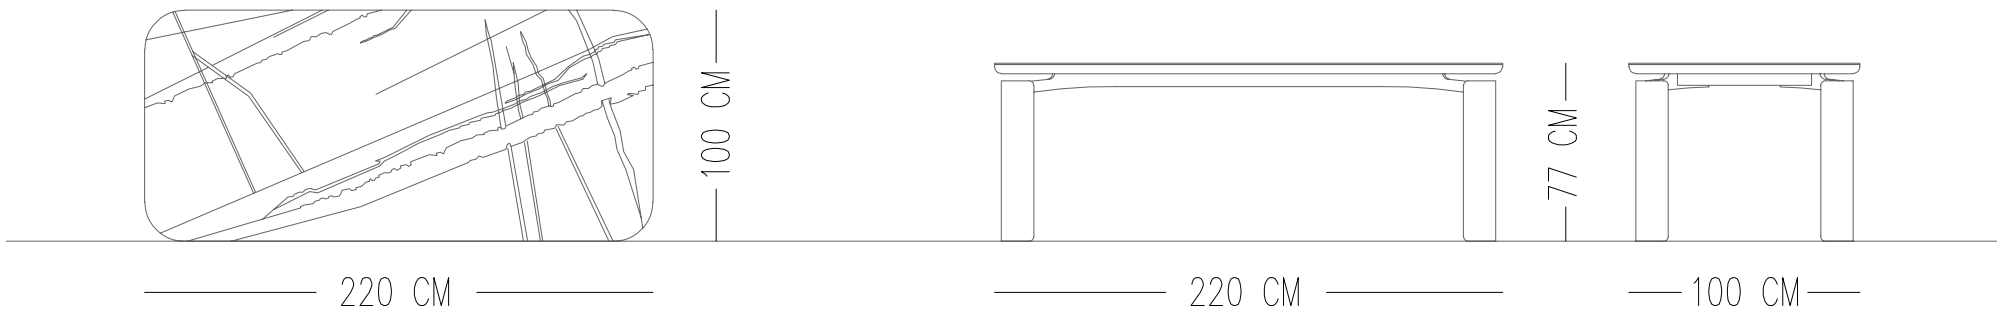

YUI TABLE

Norde

TECHNICAL SPECIFICATIONS

Designed by
Gülsah Soyluver

TABLE TOP	WOOD LAQUER PAINT-SILK MAT PORCELAIN CERAMIC CALACATTA MICHELANGELO
LEGS	METAL

Catalog product

Top/Under
 Laquer painted wood-Soft touch-silk mat
 under porcelain ceramic